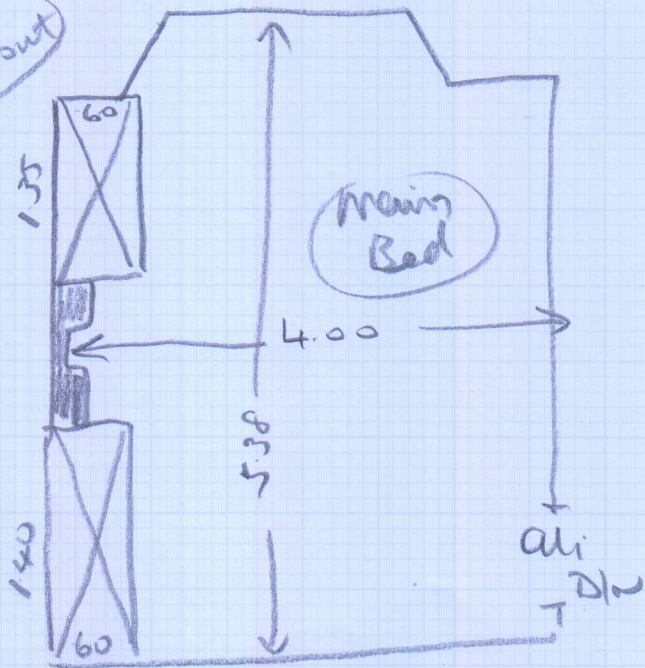

530882

Job: MRS J PETRIE  
 Name: 88 East Sheem Ave  
 Address: E. Sheem  
 SW14 8AL

Nepul Petra PAT 322

610 x 4m

Layout

also: RA 2 other  
 ali draps to 2 other  
 bedrooms on UK land

Part 2 of job