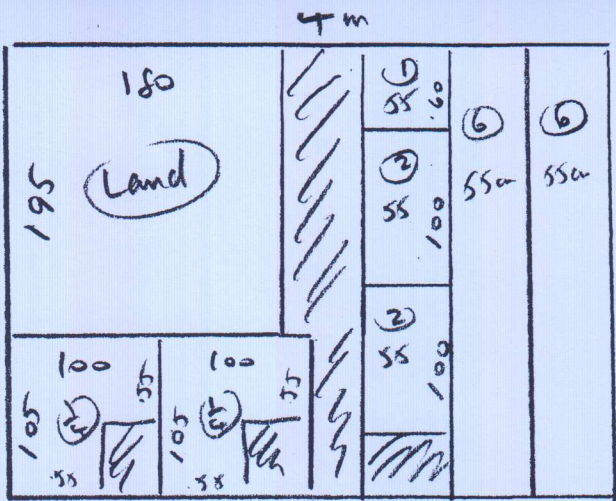

Part 2

530883

MR R. BROOK
 2A Eleanor Crane
 Barnes
 SW13 0JN

Dublin DLB 52 02
 3.00 x 4m

Layout

Top Risers FULLY FITTED

⑧ 0.48 x 55cm runner

⑦ 0.48 x 55cm runner

② 0.48 x 55cm runner

Refit existing
stairs

Part 2

Fit Runners + Land

1001