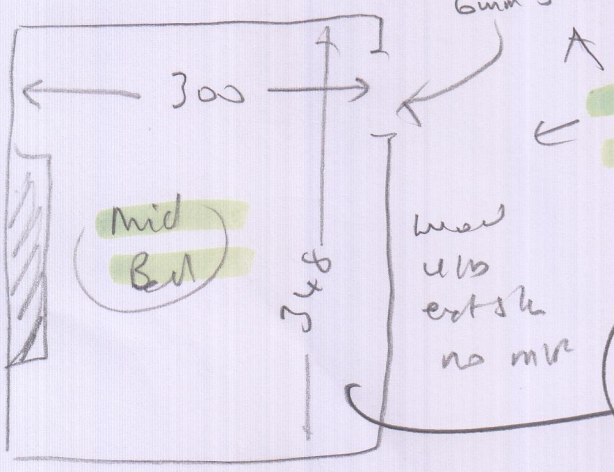

30916
CARTRIDGE

wood
w/b
ext sk
mkr (83)
Cust to deal with
large rsk

☺ of ☺
✓

Take away
ext sk

wood
w/b
ext sk
no mkr

STATUS
☺

R. Bed
375 x 227

wood
no w/b
no mkr
need 212 + 6mm skin

Take away ext sk

STATUS
☺
2
TA
BED
D11