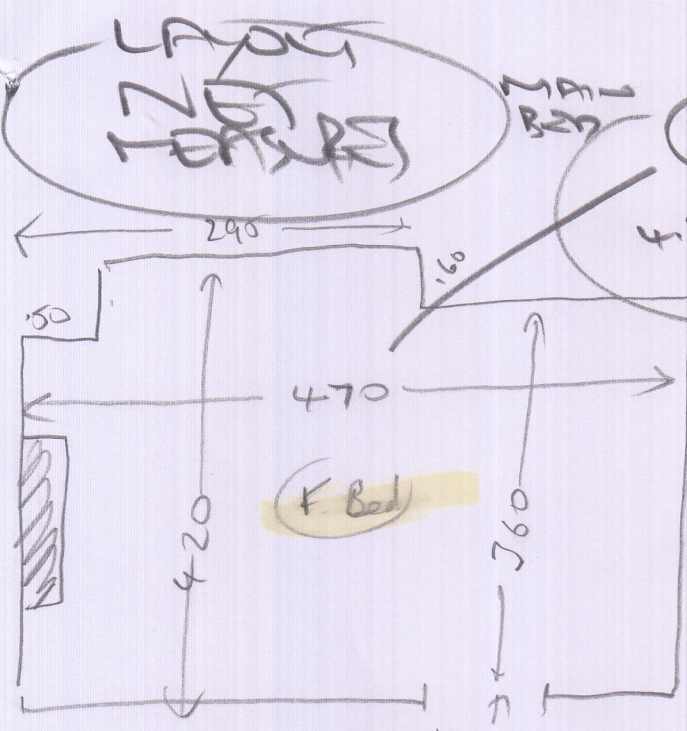

30916
CARTRIDGE

wood
w/b
ext sk
mkr (83)
Cust to deal with
large rsk

☺ of ☺
✓

Take away
ext sk

wood
w/b
ext sk
no mkr

STATUS
☺

R. Bed
375 x 227

wood
no w/b
no mkr
need 212 + 6mm skin

Take away ext sk

STATUS
☺
2
TA
BED
D11