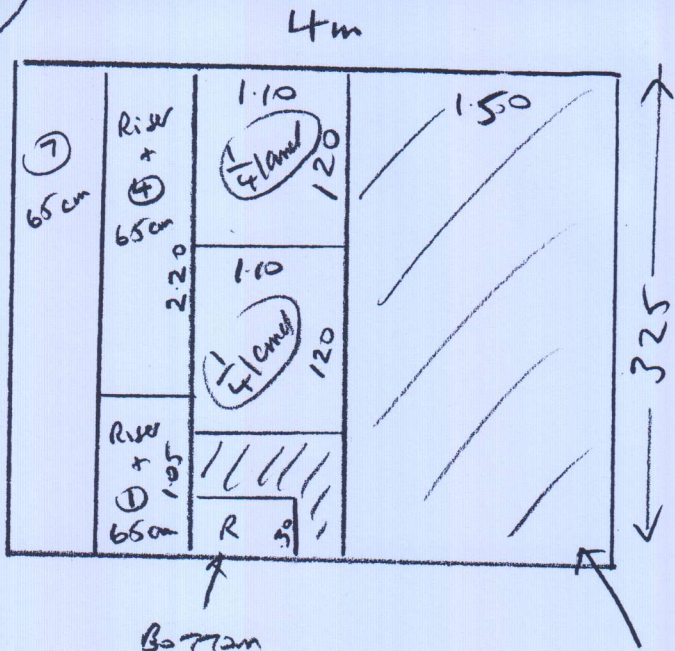

Plan

Bottom Riser
30cm x 65cm

LEAVE WASTE
1.50 x 3.25 WITH
CUSTOMER

S30921

Mrs S. Rossi
14 ROEHAMPTON GATE
LONDON
SW15 5JS

Harior Boucle, 338/19

3.25 x 4m

NOTE

1/4 lands fully fitted
to under nosing

Layout

Riser 0.20 x 65cm runner → send for tapping
④ 0.45 x 65cm runner

1/4 land 1.10 or x 0.84m Fully fit to under nosing

Riser 0.20 x 65cm runner → send for tapping
① 0.55 x 65cm runner

1/4 land 1.10 or x 0.95 Fully fit to under nosing

Riser 0.20 x 65cm runner → send for tapping
⑦ 0.45 x 65cm runner

Part 2

(1021)