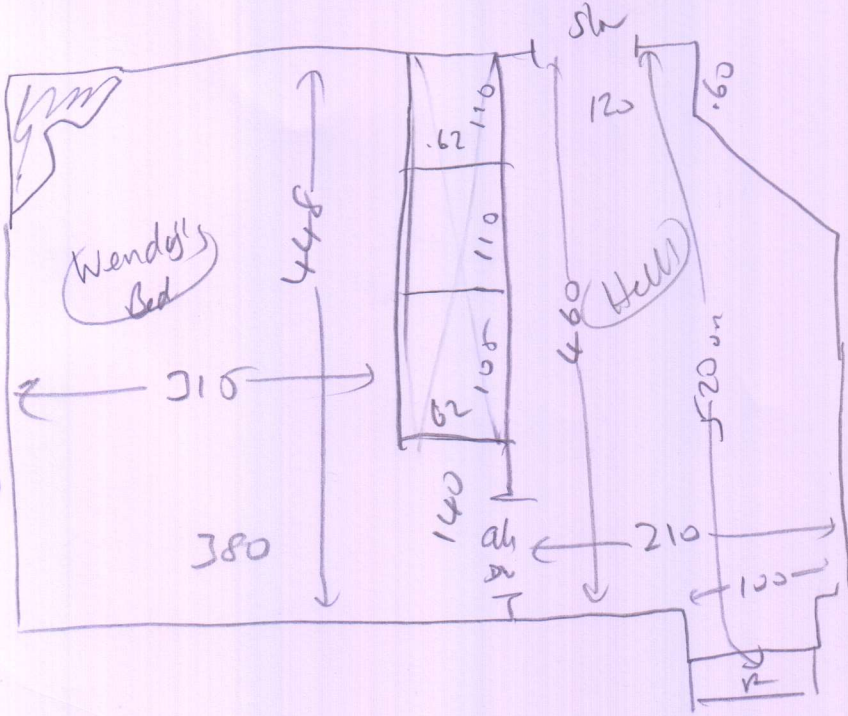

ABOVE
SHED
SHOP

S30942

Ms Wendy Aldridge
35 Shearn Gate Mansions
Upper Richmond Rd West
E Shearn
SW14 8QS

CHEQUERS 7185/379

460 x 4m

9.30 x 4m

(1 of 2)

ABOVE SHEEN STAY

S30942

ms W. Aldridge
 35 Sheen Gate Mans
 Upper Rich. Rd West
 E Sheen
 SW14 8QS

west
 uld
 ext slr
 mkr
 (1/2)

(1) 046 x 087

Cherpin
 7185/379

west
 uld
 ext slr
 mkr (1)

(20R2)