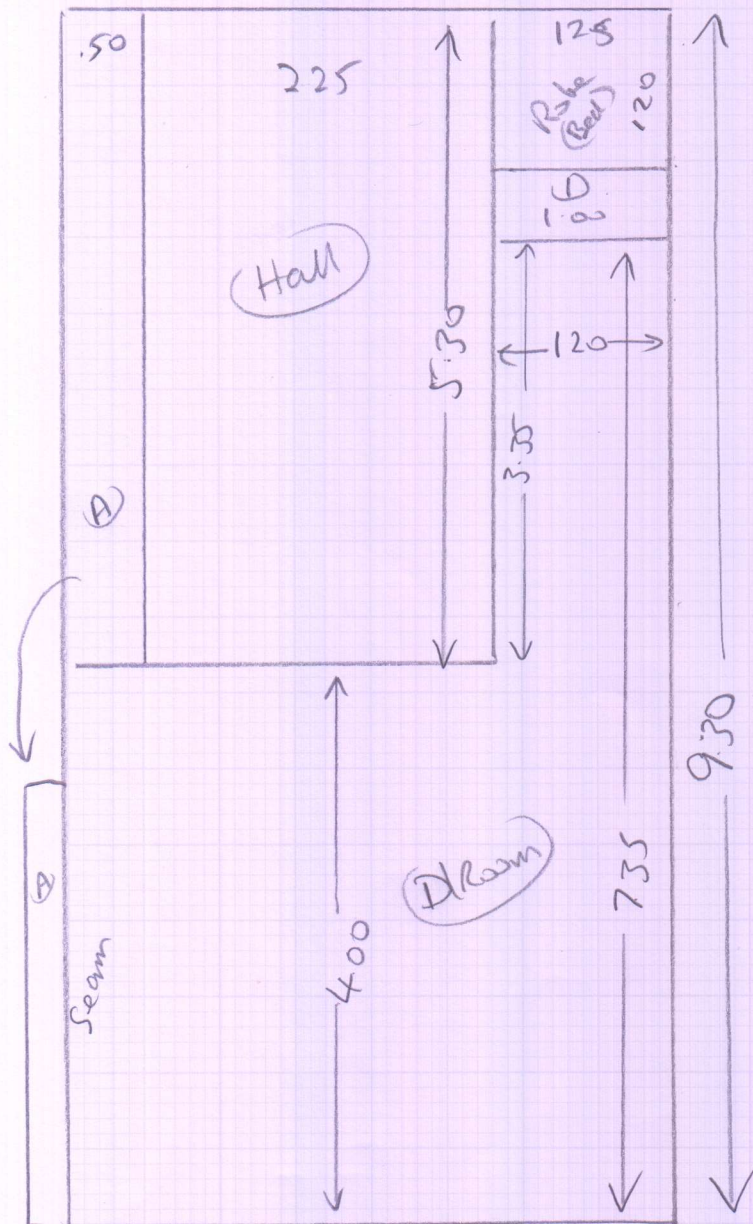

ABOVE
SHED
SHOP

S30942

Ms Wendy Aldridge
35 Shearn Gate Mansions
Upper Richmond Rd West
E Shearn
SW14 8QS

CHEQUERS 7185/379

460 x 4m

9.30 x 4m

(1 of 2)

ABOVE SHEEN STAY

S30942

ms W. Aldridge
 35 Sheen Gate Mans
 Upper Rich. Rd West
 E Sheen
 SW14 8QS

west
 uld
 ext slr
 mkr
 (1/2)

(1) 046 x 087

Cherpin
 7185/379

west
 uld
 ext slr
 mkr (1)

(20R2)