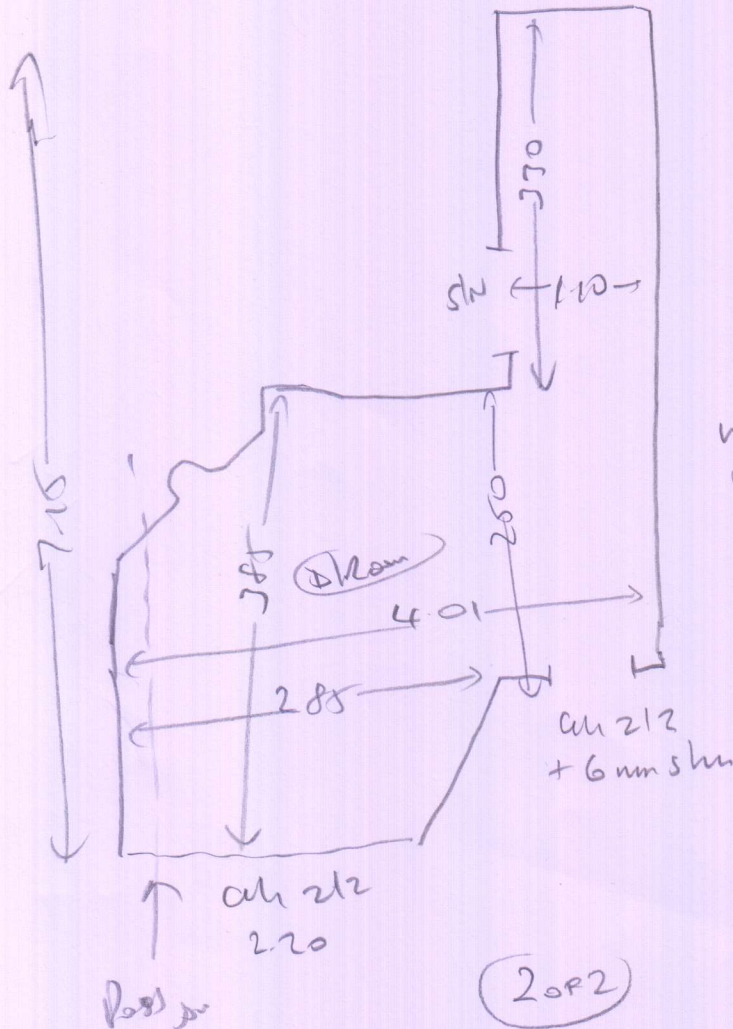

ABOVE
SHED
SHOP

S30942

Ms Wendy Aldridge
35 Shearn Gate Mansions
Upper Richmond Rd West
E Shearn
SW14 8QS

CHEQUERS 7185/379

460 x 4m

9.30 x 4m

(1 of 2)

ABOVE SHEEN STAY

S30942

ms W. Aldridge
 35 Sheen Gate Mans
 Upper Rich. Rd West
 E Sheen
 SW14 8QS

west
 uld
 ext slr
 mkr
 (1/2)

(1) 046 x 087

Cherpin
 7185/379

west
 uld
 ext slr
 mkr (1)

(20R2)