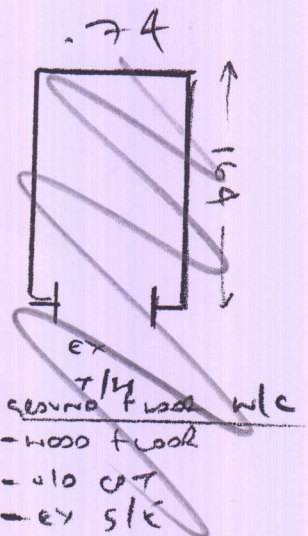

530964  
1 of 1

BINDON

Family Bathroom

- wood floor
  - vlt vinyl
  - no prep
  - seal edges
  - patch in missing 4/8
- vinyl is CERAMICA  
CAPPELLA 0534

Loft Bathroom

- wood floor
  - vlt vinyl + 4/8
  - need 4/8 bases to part of Bathroom
  - seal edges
- vinyl is MATADOR  
COLOUR MT/09

Main Bed En-suite

- wood floor
- vlt cat
- ex slt
- no n/t

- ex  
201 5/2
- 74  
164
- ex  
201 5/2
- wood floor w/c
- wood floor
  - vlt cat
  - ex slt