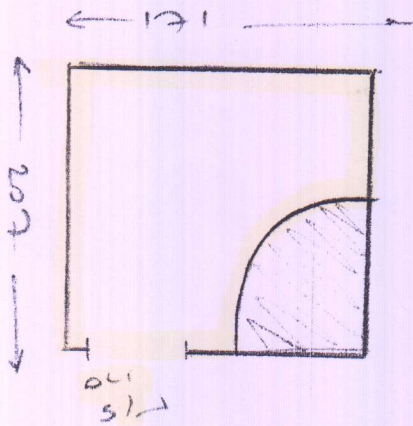

530964  
1 of 1

BINDON

Family Bathroom

- wood floor
  - vlt vinyl
  - no prep
  - seal edges
  - patch in missing 4/8
- vinyl is CERAMICA  
CAPPELLA 0534

Loft Bathroom

- wood floor
  - vlt vinyl + 4/8
  - need 4/8 bases to part of Bathroom
  - seal edges
- vinyl is MATADOR  
COLOUR MT/09

Main Bed En-suite

- wood floor
- vlt cat
- ex slt
- no n/t

- ex  
201 5/2
- 74  
164
- ex  
201 5/2
- wood floor w/c
- wood floor
  - vlt cat
  - ex slt