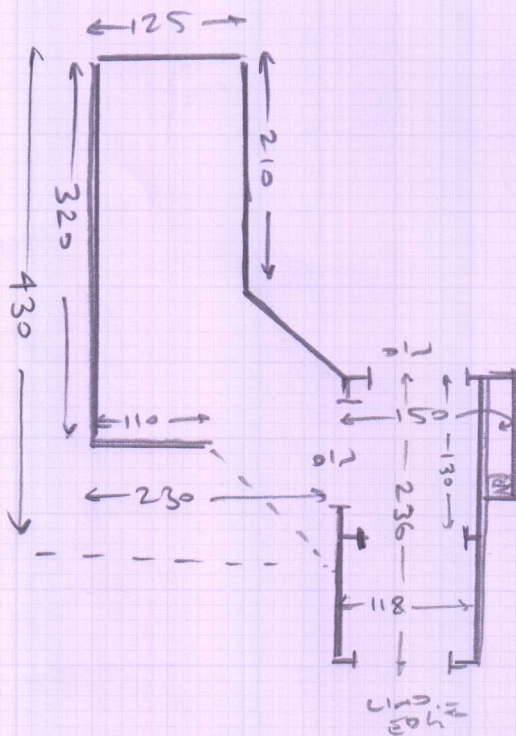

CPT ISSUED

Job No: 30968

Name: OGILVIE

Address:

Tel:

Sheet: Dining Room

- WOOD FLOOR

- NO CPT

- 1/2 EX SLIC

- 1/2 1.5 UNITS

(EMPTY CABINETS + UPRIGHT PIANO)

How

Kitchen

BRKPKL
BRKPKL
BRKPKL
BRKPKL

LARGEST PIECE of EXISTING DINING ROOM IS: 300 x 420

DRESSING ROOM + LANDING

- WOOD FLOOR

- NO CPT

- NEEDS SLIC

- JOIN CPT ONTO EXISTING BEDROOM CPT