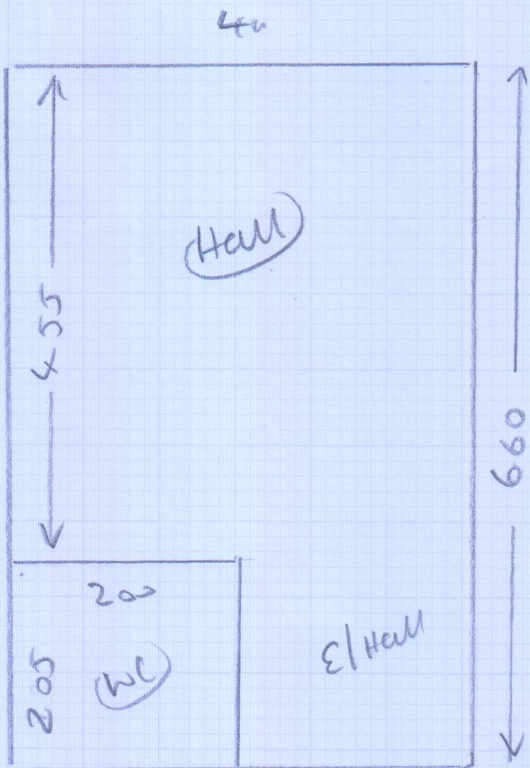

S30983

Mrs C. Runacres
 Name: 55 Christchurch Road
 Address: E Sharn
 SW14 7AQ
 Tel:

Sheet: of
 Sudbury 42 634/45

← 7.40 = 5m

660 × 4m

NOTE If you want to avoid a seam at bathroom door, you can get all (Hall, E/Hall + WC) in one piece. Otherwise cut as shown

1 of 2