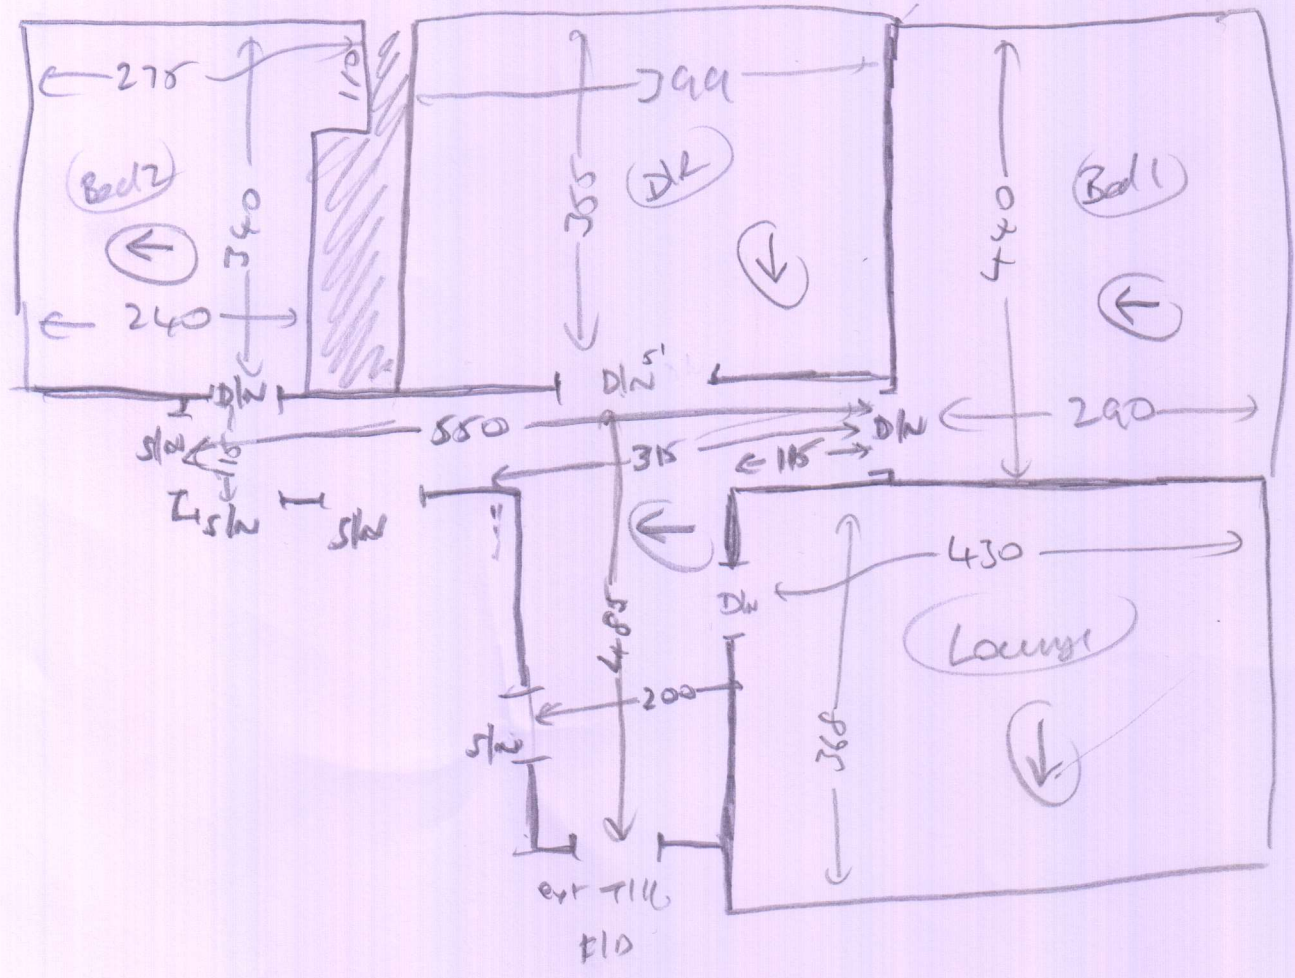

S31000
 Guy Lewis Estates
 199 Sheen Court
 Sheen Court Road
 Richmond
 Tel: TW
 Sheet: of:

ULSWATER
ULS-32/MOONSHIRE

- Lounge 3.80 x 5m
- Bed 1 3.00 x 5m
- D/Room 3.65 x 5m
- Cl/Plan 6.15 x 5m

Existing sledge
 Put all new door bars

10P2

255
145

Layout

\$31000
Any Lewis

ULSWATER
ULS-32/MOONSHINE

all
new
uls
ext 1/2
no mlf (will be
gone when
ext kennels
move all)

to stage (72)
R/C 83 m²
uld 76 m²

20r2