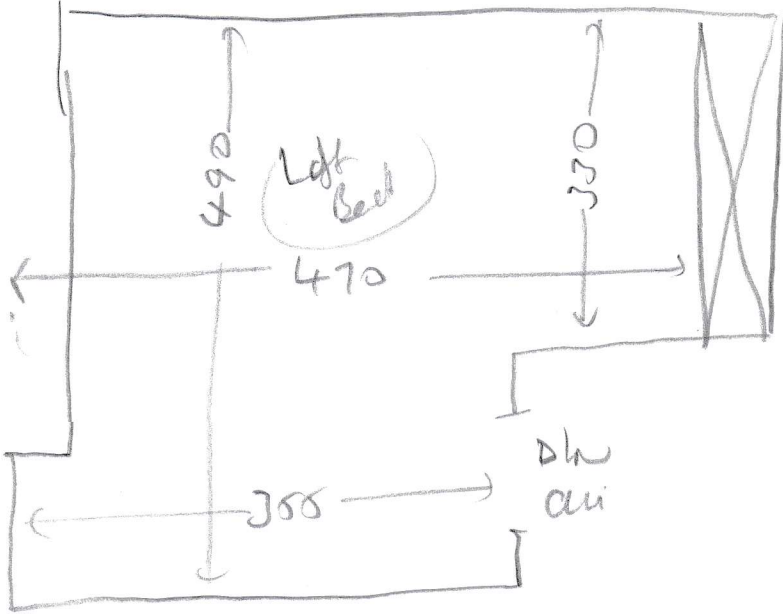

S31008

LAWRIE

wood  
also LAMINATE  
needs 3 lvs  
on lvs (x3)  
Porteray

• Also

BT Door

but Cls (on A4)  
misses off  
from PREVIOUS  
FITTING

①

Plan ① 5.00 x 5m