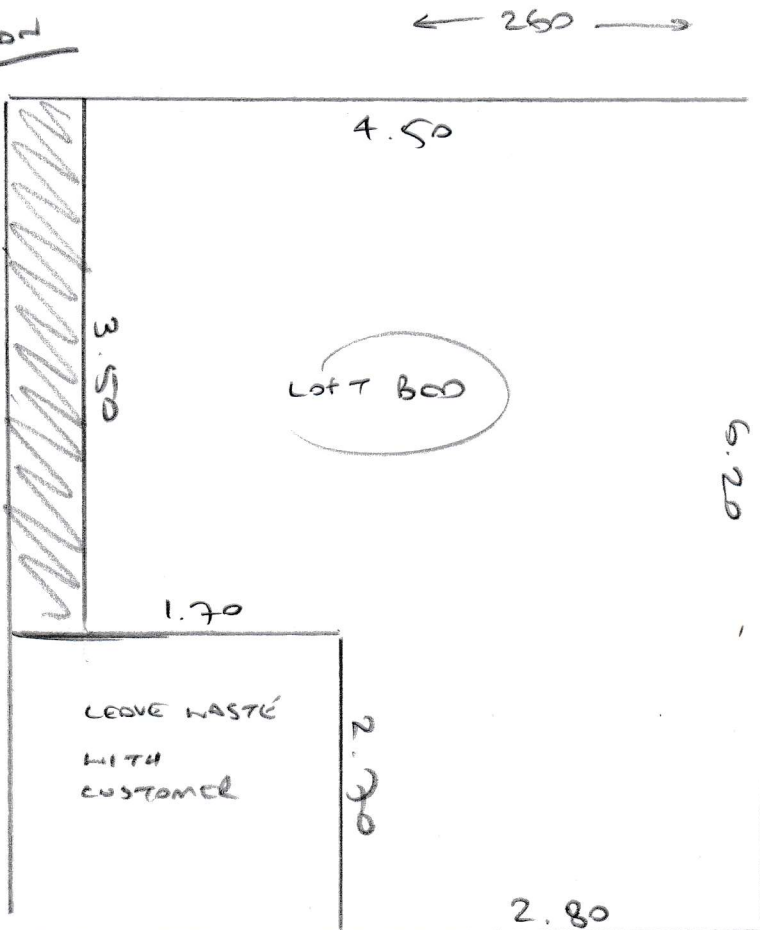

S31017  
NEEMS

LAYOUT

- HOOD FLOOR
- 1/3 up
- NEEDS S/E
- 1/2 UNIT

PLAN

MONTREUX 324

PLAN 6.20 x 5m