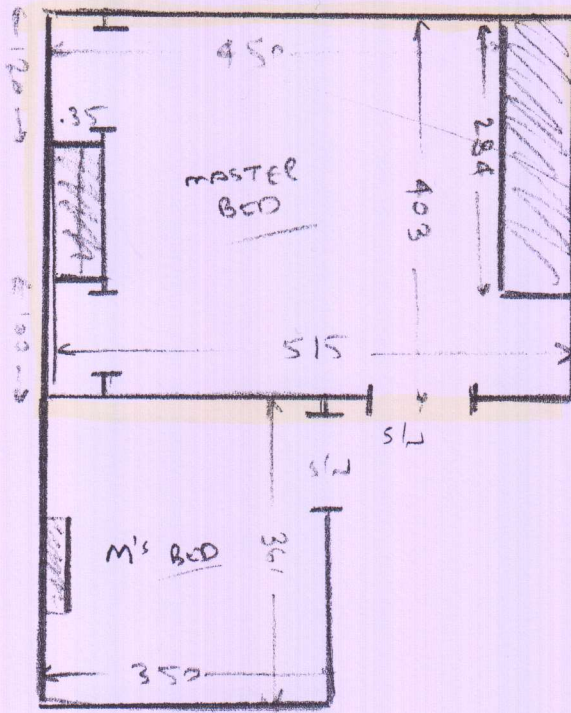

531046
SCORIAL

WEST END SUPREME

ERMINE

C's BED

- wood floor
- w/c cap
- w/f 1 unit
- ex s/e

MASTER BED

- wood floor
- w/c cap
- ex s/e
- w/f 1 unit

M's BED

- wood floor
- w/c cap
- ex s/e
- w/f 1 unit