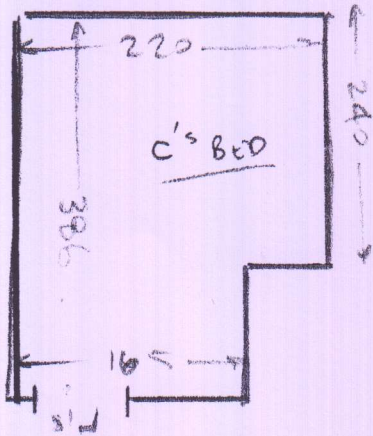

531046
SCORIAL

WEST END SUPREME

ERMINE

C's BED

- wood floor
- w/c cap
- w/f 1 unit
- ex s/e

MASTER BED

- wood floor
- w/c cap
- ex s/e
- w/f 1 unit

M's BED

- wood floor
- w/c cap
- ex s/e
- w/f 1 unit