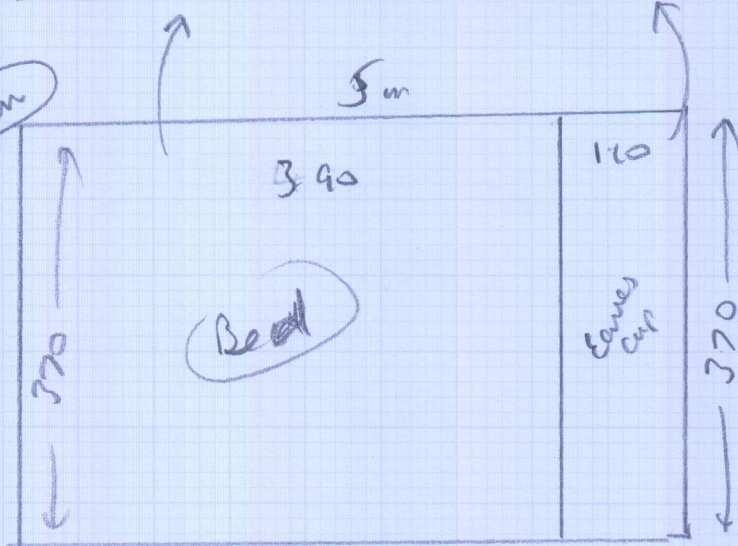

53 1063

MRS A STARLING  
52 Brackwood Ave  
Address: Barnes  
SW13 0LU

Sloane Twp 42  
SLD 42 43

3.70 x 5m

3.70 x 5m

Layout

Carpet only  
w/  
Eaves  
cup

Plan

Needs sledge

" 2 x ali D/ways

1001