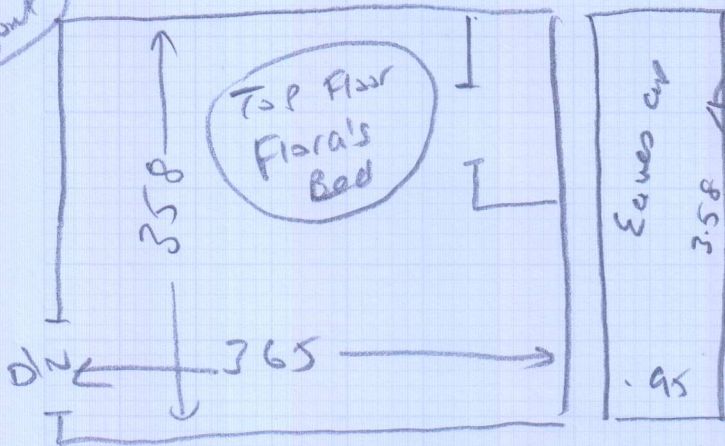

53 1063

MRS A STARLING  
52 Brackwood Ave  
Address: Barnes  
SW13 0LU

Sloane Twp 42  
SLD 42 43

3.70 x 5m

3.70 x 5m

Layout

Carpet only  
w/  
Eaves  
cup

Plan

Needs sledge

" 2 x ali D/ways

1001