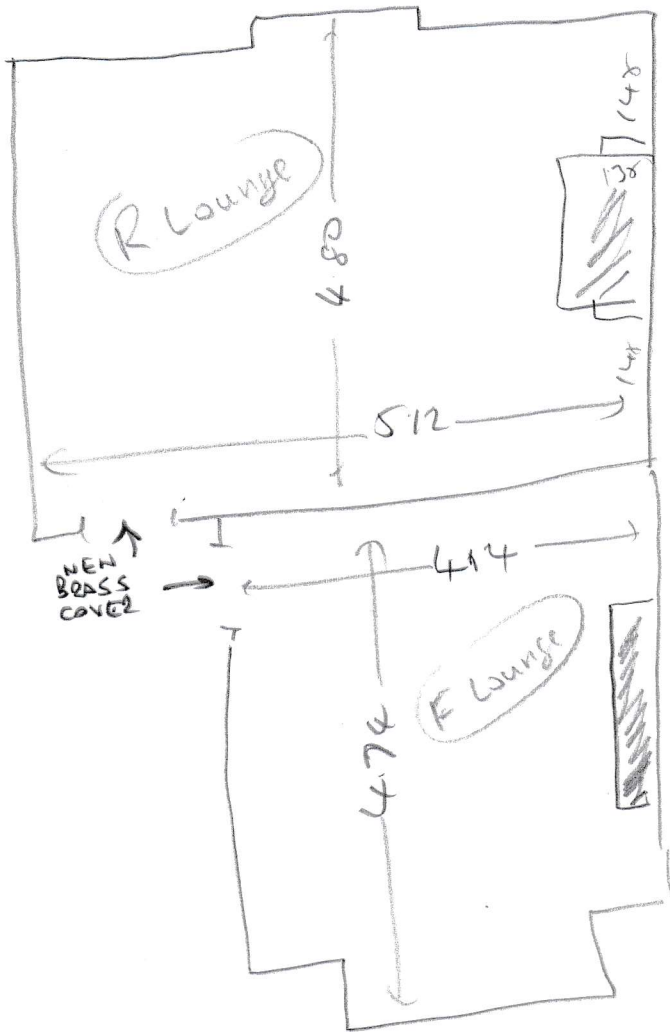

S31101
BACCH

Wood
also
needs the
m/lr (+3)

3 real brass
ds

Wood
no 4 to
needs the
m/lr (+3)

5/16" dia
dep m/l
we buy 1/2" dia
1/2"

5/16"

4506 Ribgrove Stran

• ALSO FIT BRASS COVER
AT KITCHEN DOORWAY

Volume
(AT) 38mm 2.715 BC38
4907 1 1/2
4539