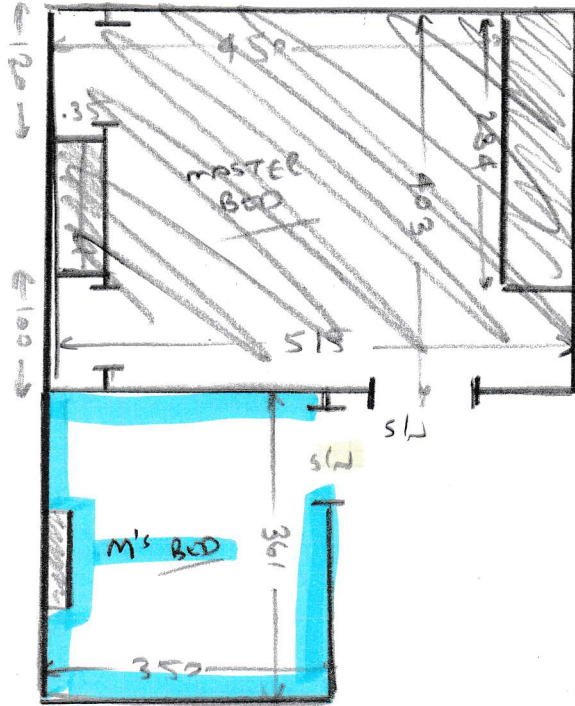

S31127
SCOURAL

2.35 x 4

C's BED

- wood floor
- auto opt
- ex stc
- half unit

MASTER BED

- wood floor
- auto opt
- ex stc
- half unit

3.75 x 366

M's BED

- wood floor
- auto opt
- ex stc
- half unit