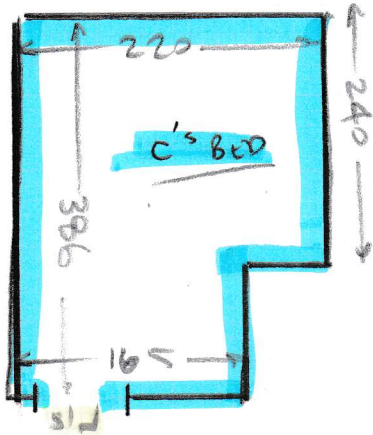

S31127
SCOURAL

2.35 x 4

C's BED

- wood floor
- auto opt
- ex stc
- half unit

MASTER BED

- wood floor
- auto opt
- ex stc
- half unit

3.75 x 366

M's BED

- wood floor
- auto opt
- ex stc
- half unit