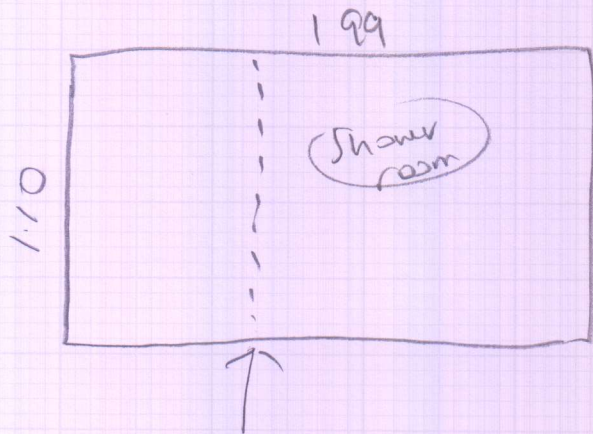

Shower room in
garden room

There is a small groove
going across the room.

Fill it with silicone sealant
then fit the vinyl onto
the existing sub floor, without
kneeling on the groove.

Tell customer not to walk
on it for 24 hours

Seal edges with silicone sealant

S31128

Job MRS S. OVANS
Name S Fitzgerald Ave
Address E. Stearns
SW14 852

Proforma vinyl
2009

120 x 2m

(1 OF 1)