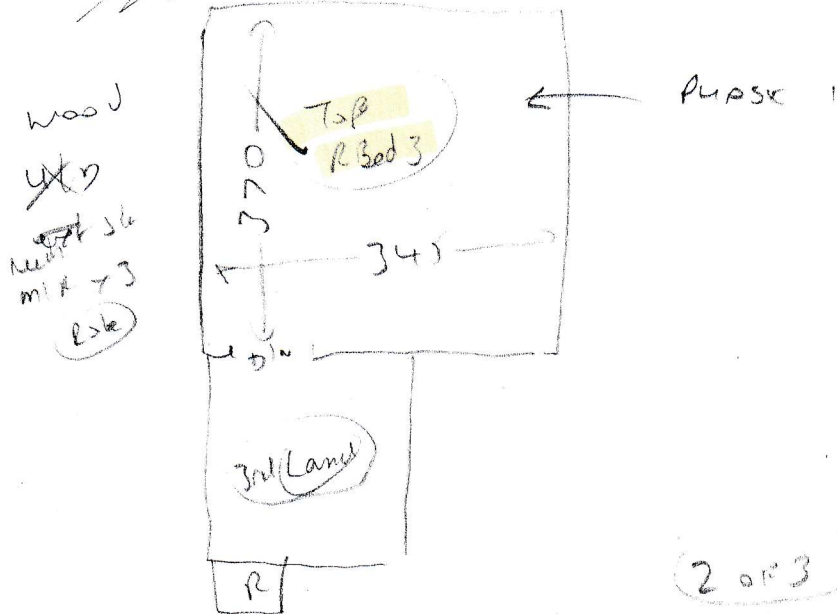

S31134
BAMBER

- Plan 1) 7.60 x 5m
- Plan 2) 4.30 x 5m
- Plan 3) ~~6.80 x 5m~~
- Plan 4) 4.20 x 5m
- Plan 5) 2.90 x 5m

25.20 x 5m

126.2

Plan 6) 1.50 x 5m

PHASE 1
3x TOP BEDS + CUT
RUNNELS @ 1/4

- CUT DOWN TO 71cm WIDE +

MARK SIDES FOR EDGING

- MAKE SURE PATTERN REPEATS

S 31134

BAMBOO

Top Floor

Flow

RIGHT

Sheen Roll Breakdown (5m wide)

Job No: S31134
Customer Name: Bamber
Carpet: York Velvet (Hassel Free Velvet)
Colour: 235 (Shingle)

Roll A = 26.00m x 5.00m		Cuts
	PHASE 1	7.60
	PHASE 1	4.30
	PHASE 2	6.20
	PHASE 1	4.20
	PHASE 2	2.90

CUT THE 2.90m LAST