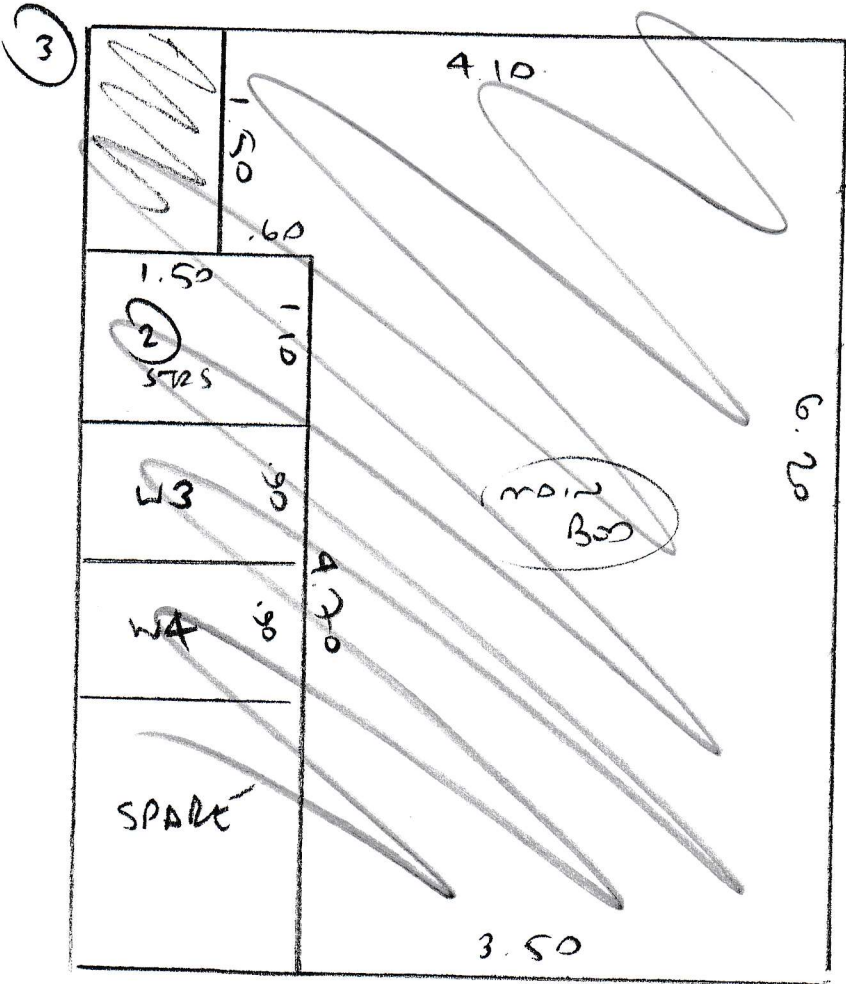

S31134
BAMBER

- Plan 1) 7.60 x 5m
- Plan 2) 4.30 x 5m
- Plan 3) ~~6.80 x 5m~~
- Plan 4) 4.20 x 5m
- Plan 5) 2.90 x 5m

25.20 x 5m

126.2

Plan 6) 1.50 x 5m

PHASE 1
3x TOP BEDS + CUT
RUNNELS @ 1/4

- CUT DOWN TO 71cm WIDE +

MARK SIDES FOR EDGING

- MAKE SURE PATTERN REPEATS

S 31134

BAMBOO

Top Floor

Flow

RIGHT

Sheen Roll Breakdown (5m wide)

Job No: S31134
Customer Name: Bamber
Carpet: York Velvet (Hassel Free Velvet)
Colour: 235 (Shingle)

Roll A = 26.00m x 5.00m		Cuts
	PHASE 1	7.60
	PHASE 1	4.30
	PHASE 2	6.20
	PHASE 1	4.20
	PHASE 2	2.90

CUT THE 2.90m LAST