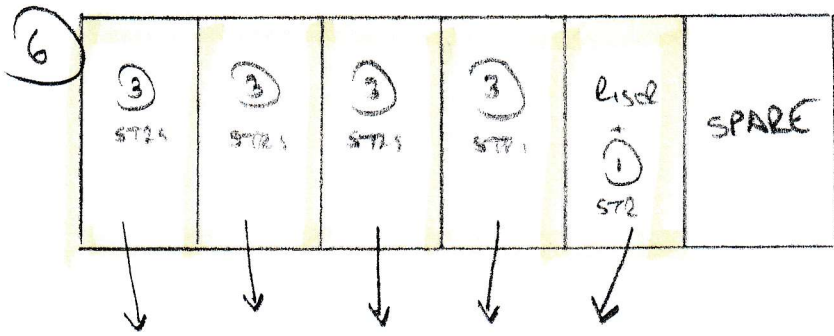

S31134
BAMBER

- Plan 1) 7.60 x 5m
- Plan 2) 4.30 x 5m
- Plan 3) ~~6.80 x 5m~~
- Plan 4) 4.20 x 5m
- Plan 5) 2.90 x 5m

25.20 x 5m

126.2

Plan 6) 1.50 x 5m

PHASE 1
3x TOP BEDS + CUT
RUNNELS @ 1/4

- CUT DOWN TO 71cm WIDE +

MARK SIDES FOR EDGING

- MAKE SURE PATTERN REPEATS

S 31134

BAMBOO

Top Floor

Flow

RIGHT

Sheen Roll Breakdown (5m wide)

Job No: S31134
Customer Name: Bamber
Carpet: York Velvet (Hassel Free Velvet)
Colour: 235 (Shingle)

Roll A = 26.00m x 5.00m		Cuts
	PHASE 1	7.60
	PHASE 1	4.30
	PHASE 2	6.20
	PHASE 1	4.20
	PHASE 2	2.90

CUT THE 2.90m LAST