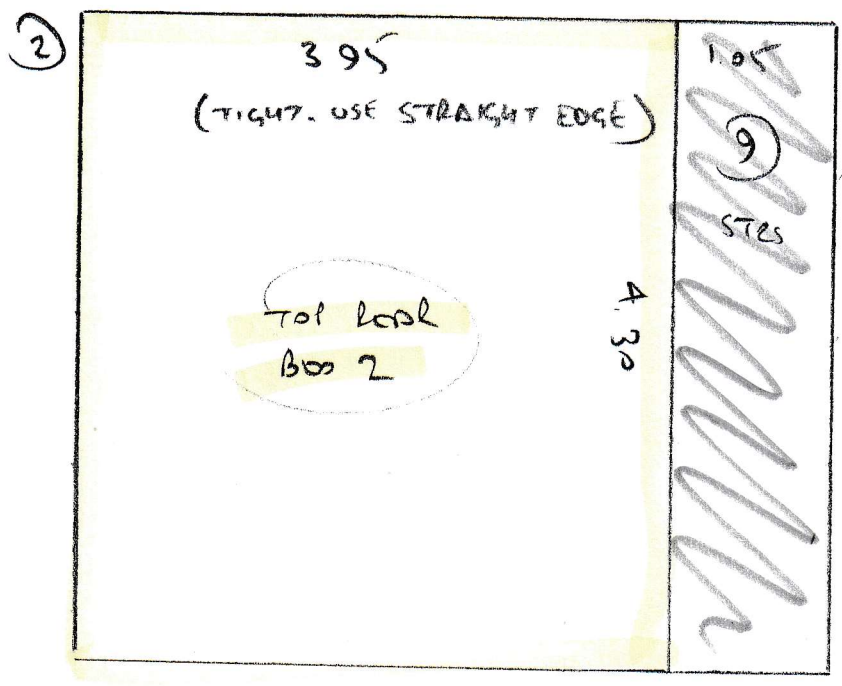

S31134
BAMBER

- Plan 1) 7.60 x 5m
- Plan 2) 4.30 x 5m
- Plan 3) ~~6.80 x 5m~~
- Plan 4) 4.20 x 5m
- Plan 5) 2.90 x 5m

25.20 x 5m

126.2

Plan 6) 1.50 x 5m

PHASE 1
3x TOP BEDS + CUT
RUNNELS @ 1/4

- CUT DOWN TO 71cm WIDE +

MARK SIDES FOR EDGING

- MAKE SURE PATTERN REPEATS

S 31134

BAMBOO

Top Floor

Flow

RIGHT

Sheen Roll Breakdown (5m wide)

Job No: S31134
Customer Name: Bamber
Carpet: York Velvet (Hassel Free Velvet)
Colour: 235 (Shingle)

Roll A = 26.00m x 5.00m		Cuts
	PHASE 1	7.60
	PHASE 1	4.30
	PHASE 2	6.20
	PHASE 1	4.20
	PHASE 2	2.90

CUT THE 2.90m LAST