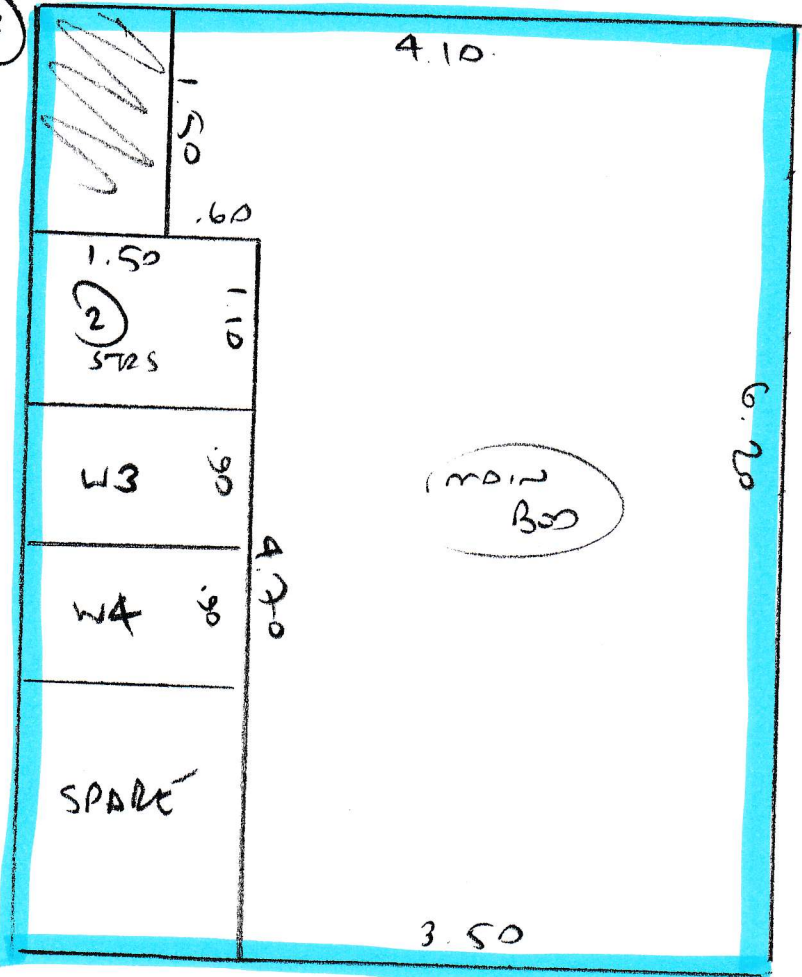

S31134
BAMBER

- Plan 1) ~~7.60 x 5m~~
 Plan 2) ~~4.30 x 5m~~
 Plan 3) **6.20 x 5m**
 Plan 4) ~~4.20 x 5m~~
 Plan 5) **2.90 x 5m**

25.20 x 5m

126.2

Plan 6) ~~1.50 x 5m~~

SPLIT DEL 7.60

SPLIT DEL 4.30

**PHASE 2
2 BEDS, STAIRS
+ LANDINGS +
RUNNER**

3

4

5

TOP FLOOR

FRONT

REAR

(2 of 3)

Sheen Roll Breakdown (5m wide)

Job No: S31134
Customer Name: Bamber
Carpet: York Velvet (Hassel Free Velvet)
Colour: 235 (Shingle)

Roll A = 26.00m x 5.00m		Cuts
	PHASE 1	7.60
	PHASE 1	4.30
	PHASE 2	6.20
	PHASE 1	4.20
	PHASE 2	2.90

CUT THE 2.90m LAST