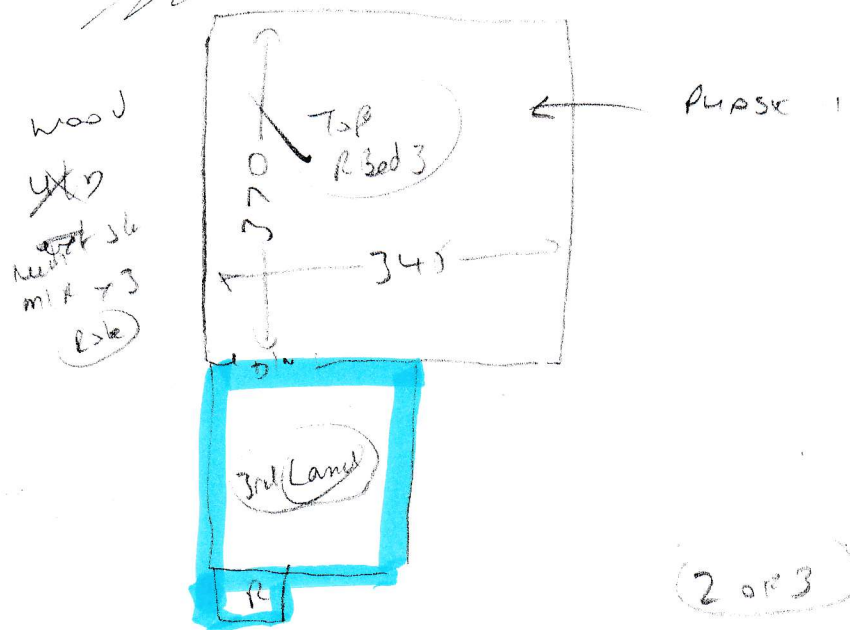

S31134
BAMBER

- Plan 1) ~~7.60 x 5m~~
 Plan 2) ~~4.30 x 5m~~
 Plan 3) **6.20 x 5m**
 Plan 4) ~~4.20 x 5m~~
 Plan 5) **2.90 x 5m**

25.20 x 5m

126.2

Plan 6) ~~1.50 x 5m~~

SPLIT DEL 7.60

SPLIT DEL 4.30

**PHASE 2
2 BEDS, STAIRS
+ LANDINGS +
RUNNER**

3

4

5

TOP FLOOR

FRONT

REAR

(2 of 3)

Sheen Roll Breakdown (5m wide)

Job No: S31134
Customer Name: Bamber
Carpet: York Velvet (Hassel Free Velvet)
Colour: 235 (Shingle)

Roll A = 26.00m x 5.00m		Cuts
	PHASE 1	7.60
	PHASE 1	4.30
	PHASE 2	6.20
	PHASE 1	4.20
	PHASE 2	2.90

CUT THE 2.90m LAST