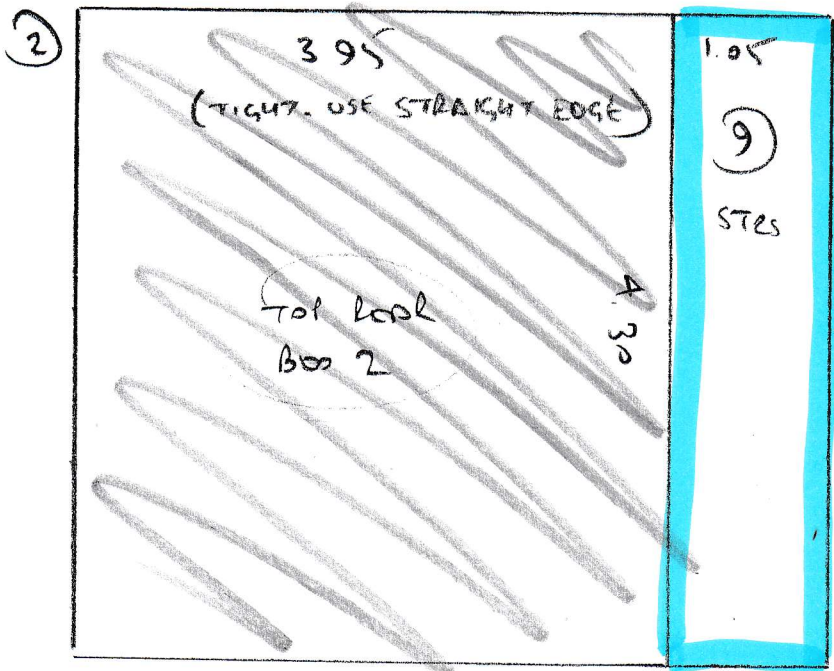

S31134
BAMBER

- Plan 1) ~~7.60 x 5m~~
 Plan 2) ~~4.30 x 5m~~
 Plan 3) **6.20 x 5m**
 Plan 4) ~~4.20 x 5m~~
 Plan 5) **2.90 x 5m**

25.20 x 5m

126.2

Plan 6) ~~1.50 x 5m~~

SPLIT DEL 7.60

SPLIT DEL 4.30

**PHASE 2
2 BEDS, STAIRS
+ LANDINGS +
RUNNER**

3

4

5

TOP FLOOR

FRONT

REAR

(2 of 3)

Sheen Roll Breakdown (5m wide)

Job No: S31134
Customer Name: Bamber
Carpet: York Velvet (Hassel Free Velvet)
Colour: 235 (Shingle)

Roll A = 26.00m x 5.00m		Cuts
	PHASE 1	7.60
	PHASE 1	4.30
	PHASE 2	6.20
	PHASE 1	4.20
	PHASE 2	2.90

CUT THE 2.90m LAST