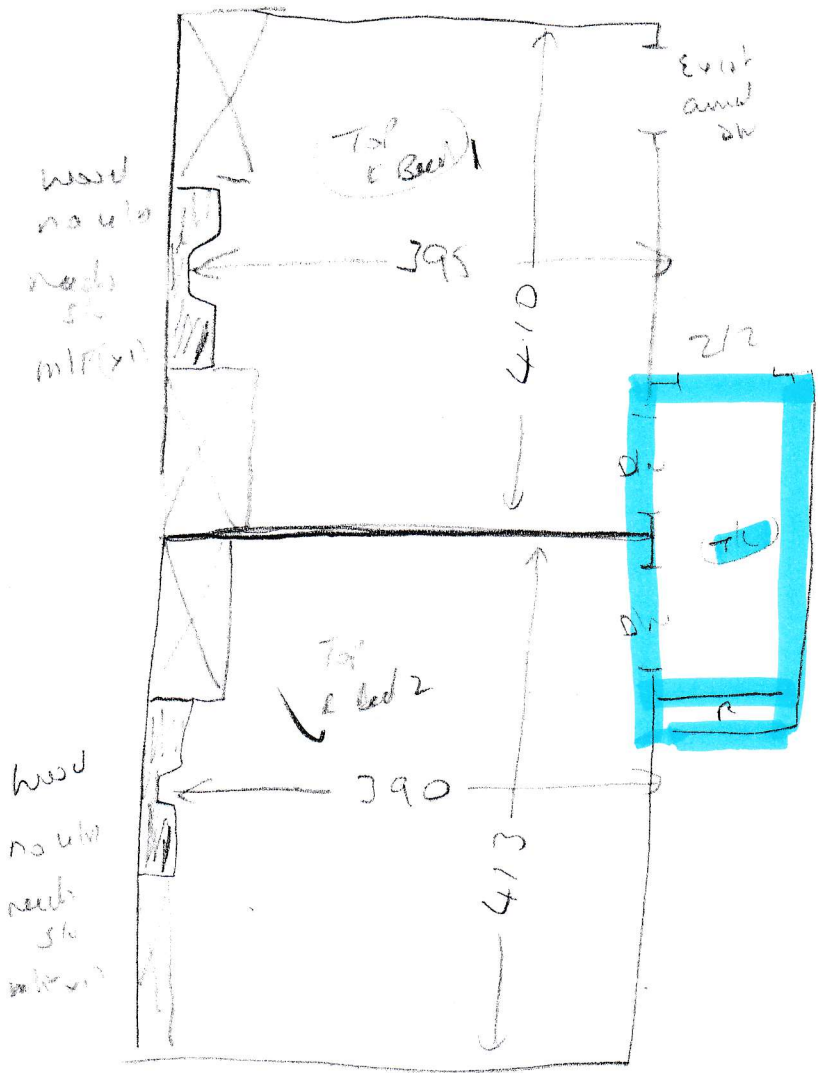

S31134
BAMBER

- Plan 1) ~~7.60 x 5m~~
 Plan 2) ~~4.30 x 5m~~
 Plan 3) **6.20 x 5m**
 Plan 4) ~~4.20 x 5m~~
 Plan 5) **2.90 x 5m**

25.20 x 5m

126.2

Plan 6) ~~1.50 x 5m~~

SPLIT DEL 7.60

SPLIT DEL 4.30

**PHASE 2
2 BEDS, STAIRS
+ LANDINGS +
RUNNER**

3

4

5

TOP FLOOR

FRONT

REAR

(2 of 3)

Sheen Roll Breakdown (5m wide)

Job No: S31134
Customer Name: Bamber
Carpet: York Velvet (Hassel Free Velvet)
Colour: 235 (Shingle)

Roll A = 26.00m x 5.00m		Cuts
	PHASE 1	7.60
	PHASE 1	4.30
	PHASE 2	6.20
	PHASE 1	4.20
	PHASE 2	2.90

CUT THE 2.90m LAST