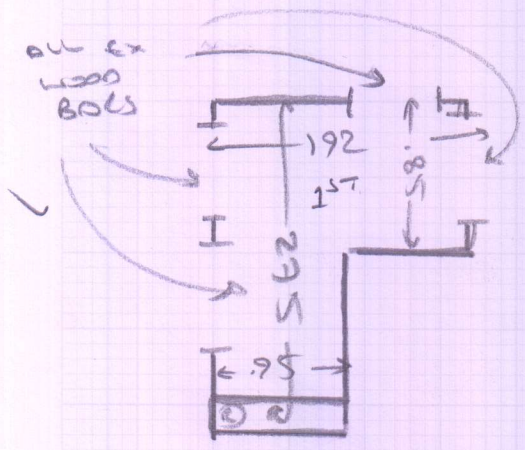

Job No: S31140

Name: HILTON

Address:

Tel:

Sheet: 1 of 2

HANOI

BONBONBOUCLE 35

Plan ① 6.40 x 4m

25.6m<sup>2</sup>

Job No: 531140

Name: HILTON

Address:

Tel:

Sheet: 2 of 2

✓ T/L	110	90
✓ 2e	45	80
✓ 1/4A	103	80
✓ W1	60	85
✓ W2	60	110
✓ W3	75	110
✓ W4	57	80
✓ 6e	45	80
✓ BL	46	95

(2x EX WOOD THIMS)

- WOOD FUELS
- ULO CRT
- EX SLE
- EX WOOD BARS

✓ 1e	45	87
✓ 1/4B	110	83
✓ W5	65	95
✓ W6	75	110
✓ W7	62	76
✓ 10e	44	76