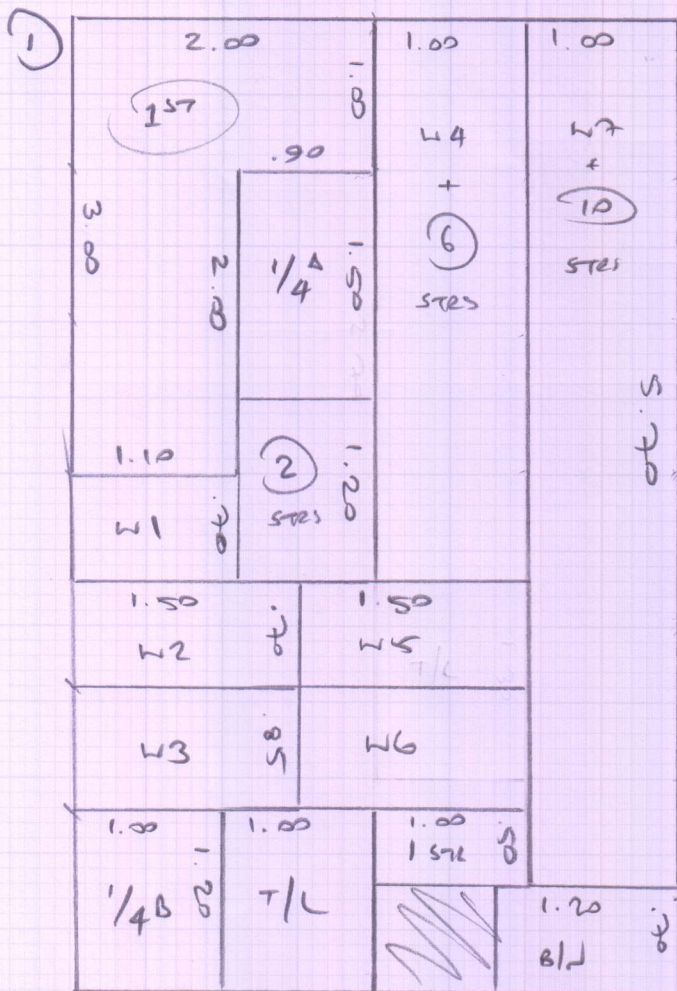

Job No: S31140

Name: HILTON

Address:

Tel:

Sheet: 1 of 2

HANOI

BONBONBOUCLE 35

Plan ① 6.40 x 4m

25.6m<sup>2</sup>

Job No: 531140

Name: HILTON

Address:

Tel:

Sheet: 2 of 2

✓ T/L	110	90
✓ 2e	45	80
✓ 1/4A	103	80
✓ W1	60	85
✓ W2	60	110
✓ W3	75	110
✓ W4	57	80
✓ 6e	45	80
✓ BL	46	95

(2x EX WOOD THIMS)

- WOOD FUELS
- ULO CRT
- EX SLE
- EX WOOD BARS

✓ 1e	45	87
✓ 1/4B	110	83
✓ W5	65	95
✓ W6	75	110
✓ W7	62	76
✓ 10e	44	76