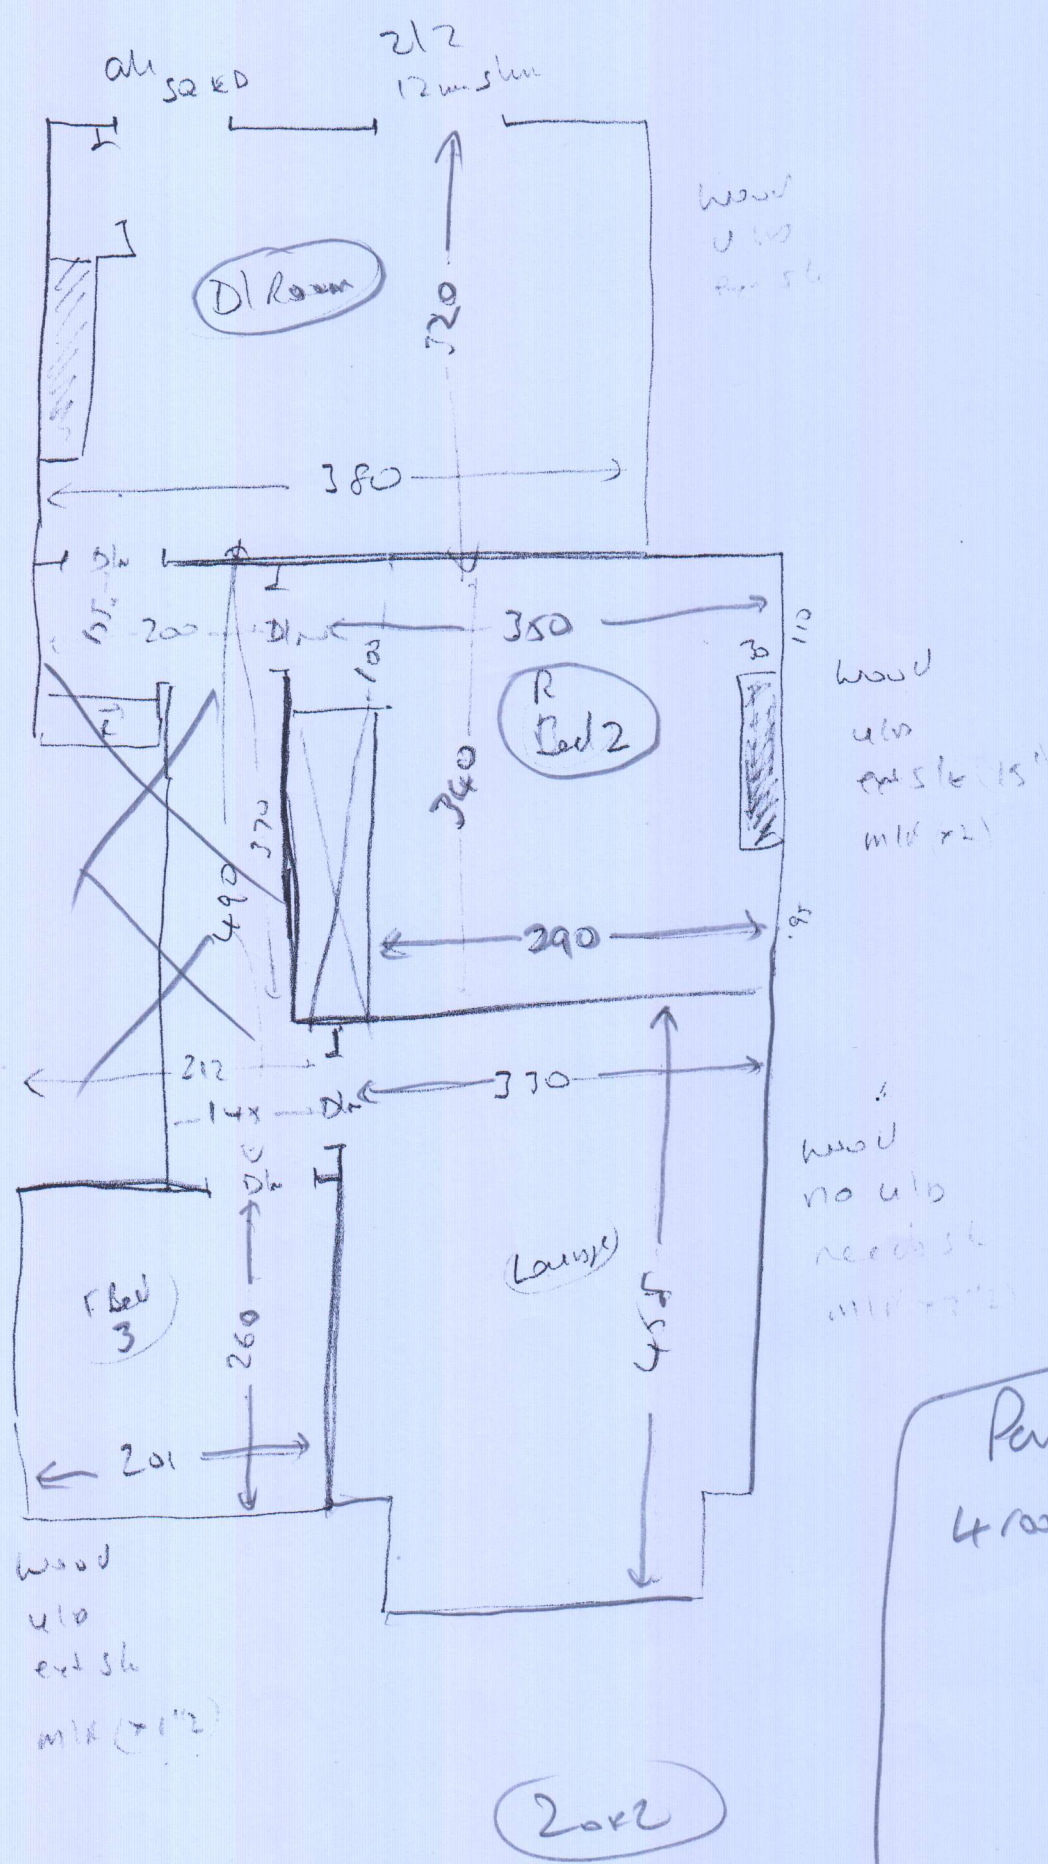

531144
 Miss B McAlister
 92 Ashleigh Road
 Martlake
 SW14 8PX

- Next Bed/Bed Twist 45
 Plotinum
- D/Room 3.30 x 4m
 - Lounge 4.65 x 4m
 - C/PLAN 3.30 x 4m
 - C/PLAN 7.10 x 4m
 - C/PLAN 1.50 x 4m

Part 1
 Lounge
 D/Room
 2 Beds

(1 or 2)

Part 1 of job

Layout

S31144
MCA1514

Part 1
4 rooms only