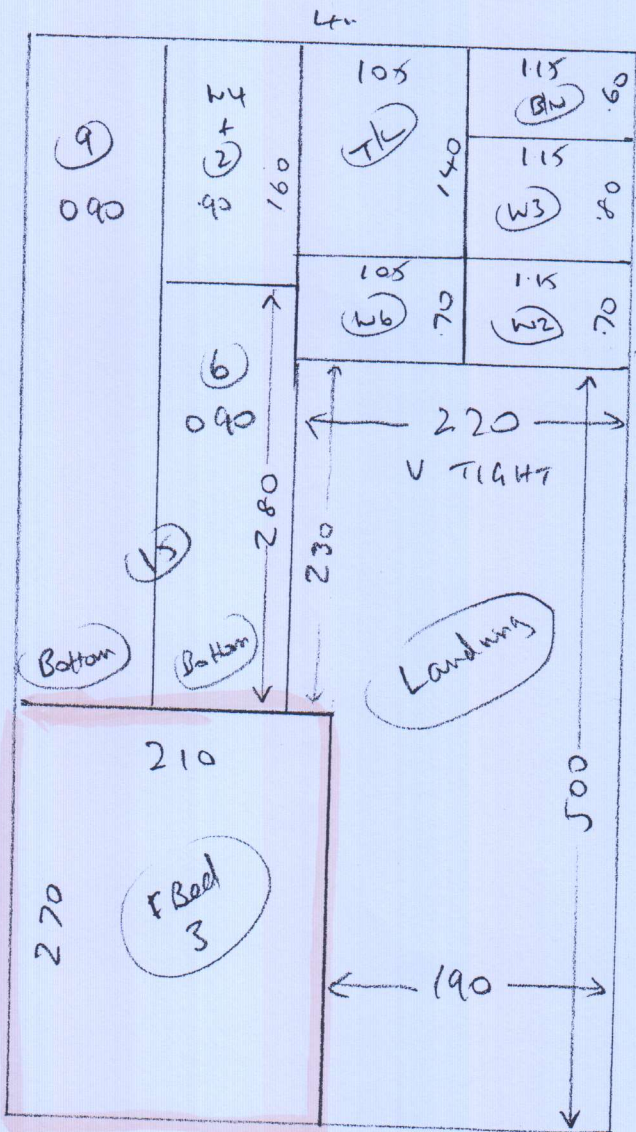

531144
 Miss B McAlister
 92 Ashleigh Road
 Martlake
 SW14 8PX

- Next Bed/Bed Twist 45
 Plotinum
- D/Room 3.30 x 4m
 - Lounge 4.65 x 4m
 - C/PLAN 3.30 x 4m
 - C/PLAN 7.10 x 4m
 - C/PLAN 1.50 x 4m

Part 1
 Lounge
 D/Room
 2 Beds

(1 or 2)

Part 1 of job

Layout

S31144
MCA1514

Part 1
4 rooms only