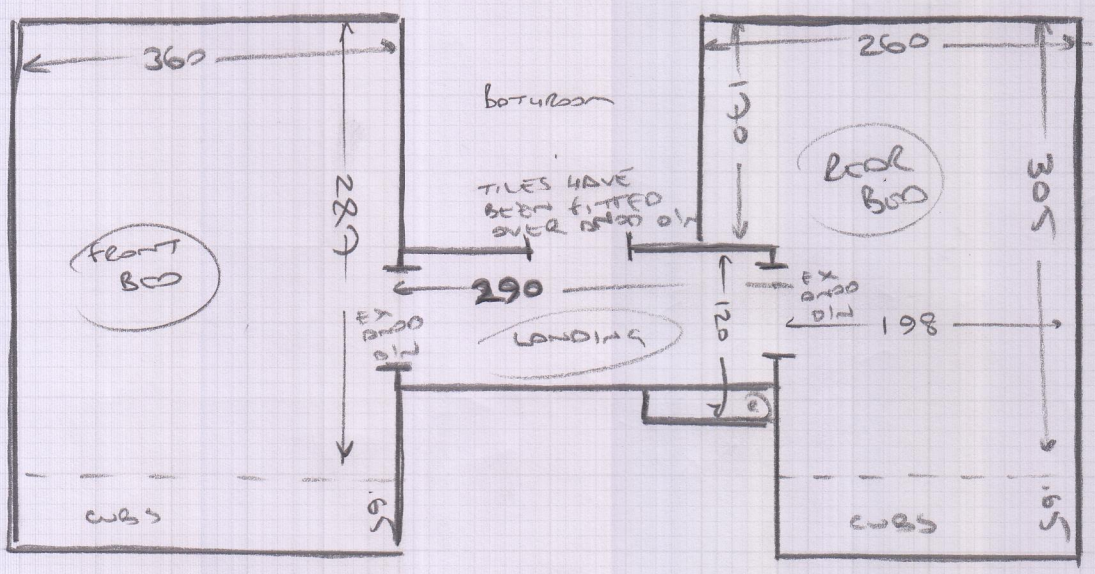

Job No: 31158

Name: HUGO PRINCE

Address:

Tel:

Sheet:

Ken
26/9
① of ②

Floor Bed 3.00 x 4m

Plan ① 5.10 x 4m

LOWE = 4.00 x 4m

PHONE

HUGO

25 MIN AWAY

07900 / 606013

Job (S 31158 -
 HUGO PRINCE

Address:

Tel:

Sheet: 2 of 4

LAYOUT
 ONLY
 NET
 MEASURED

1/4 120 85

11 @ 45 81

- 4000 fuchs
- old carpet
- ex site
- no m/f at time of fitting

LOWE →
 - MEASURED BY HUGO -