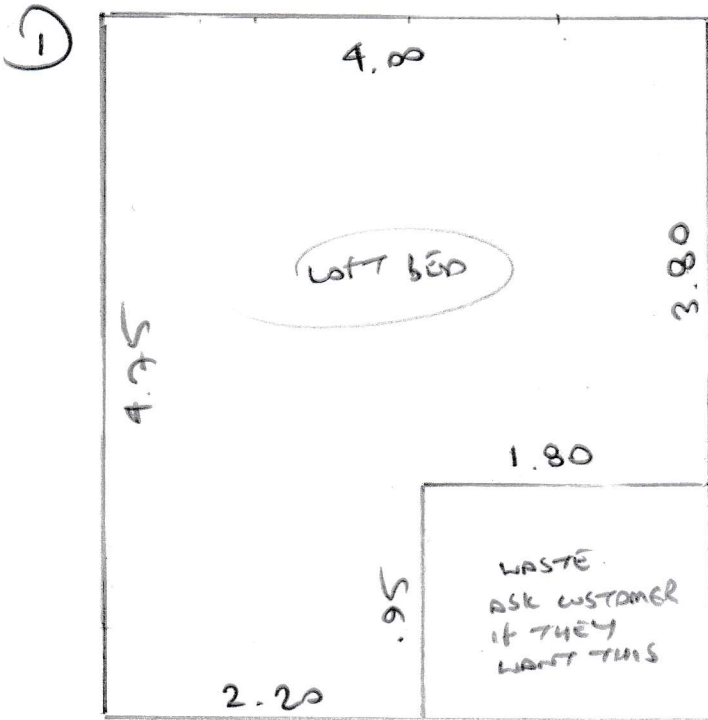

Layout

S31161

Bayne

however
no wls
needs to
no wls

Portray
Niphen

+ award.

Plan

Plan 1 4.75 x 4m

19m²