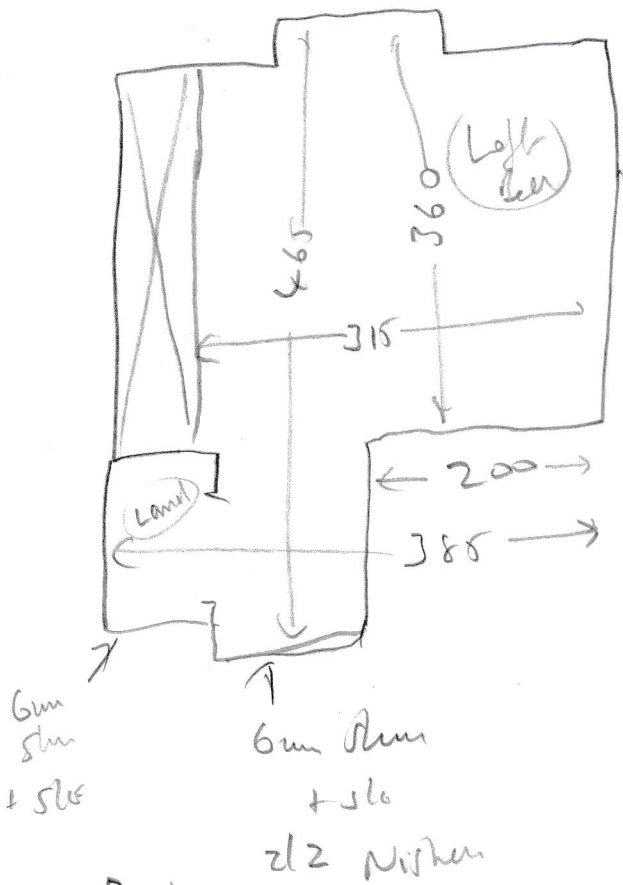

Layout

S31161

Bayne

however
no wls
needs to
no wls

Portray
Niphen

+ award.

Plan

Plan 1 4.75 x 4m

19m²