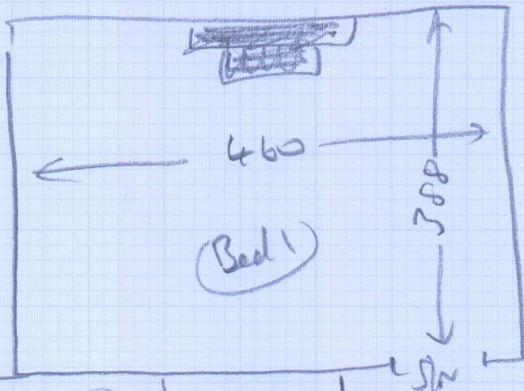

Carpet

Reuse existing
wood thresholds
(Handle carefully)
delicate

S31164 pet
Ms S. KRAMER
53 RIVERVIEW GARDENS
Address: BARNES
SW13 8QZ

Sheet: of
Water ULLS-23

470 x 4m

585 x 4m

Evening sledge

Plenty of furniture

Uphol & dispose of existing carpets

Ask customer if she wants the wardrobe in
Bed 2 fitted or not

(1 of 1)