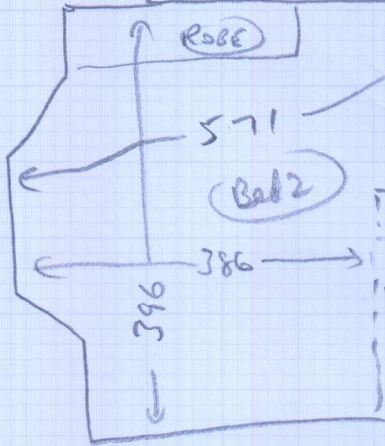

Carpet

Reuse existing
wood thresholds
(Handle carefully)
delicate

S31164 pet
Ms S. KRAMER
53 RIVERVIEW GARDENS
Address: BARNES
SW13 8QZ

Sheet: of
Water ULLS-23

470 x 4m

585 x 4m

Evening sledge

Plenty of furniture

Uphol & dispose of existing carpets

Ask customer if she wants the wardrobe in
Bed 2 fitted or not

(1 of 1)