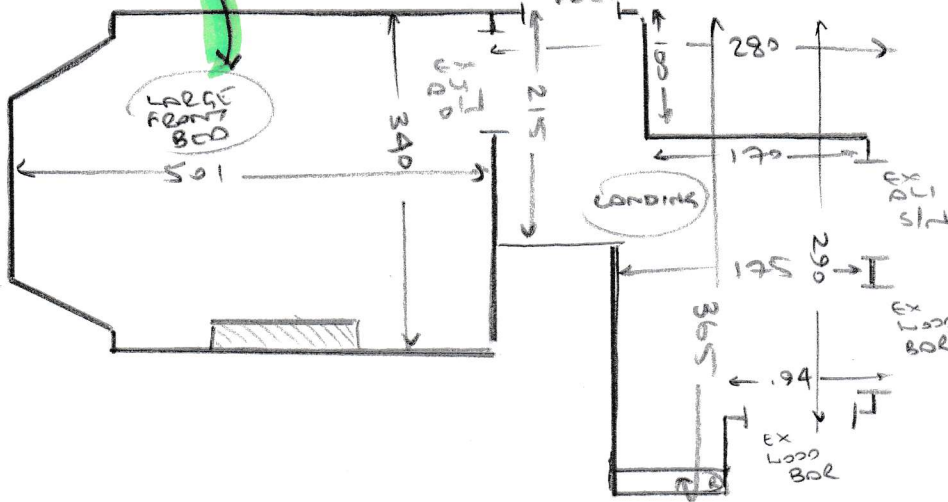

CROWN BUILD.

SHORELINE 50 - NAUTILUS

LARGE FRONT BED 5.10 x 4m

SHORELINE 50 ROCKPOOL

CHILD'S BED 2.50 x 4m

PENTHIST 50 - THYME

PLAN ① 5.30 x 4m

CROWN BUILD

SHORELINE SO
NAUTILIS
HERE

PENTWIST SO
THYME

TO STAIRS
+ LANDINGS

| | | |
|------|-----|-----|
| 2 e | 43 | 83 |
| 1/2 | 140 | 197 |
| 9 e | 44 | 84 |
| SL 1 | 44 | 100 |
| SL 2 | 70 | 120 |

- L1000 FLOOR
- NO VIB
- NO MHT
- EX S/E
- EX ULWAY