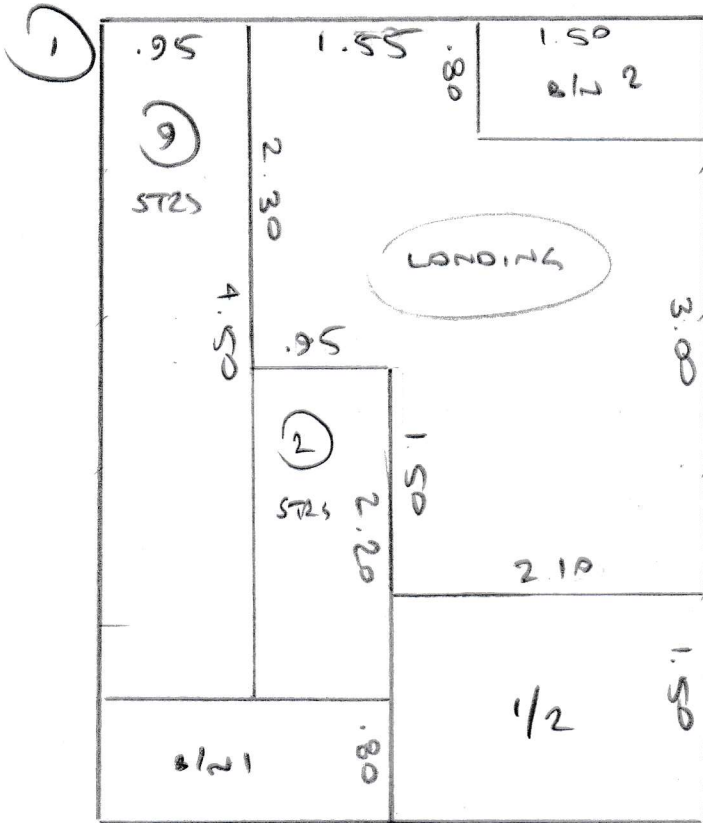

CROWN BUILD.

SHORELINE 50 - NAUTILUS

LARGE FRONT BED 5.10 x 4m

SHORELINE 50 ROCKPOOL

CHILD'S BED 2.50 x 4m

PENTHIST 50 - THYME

PLAN ① 5.30 x 4m

CROWN BUILD