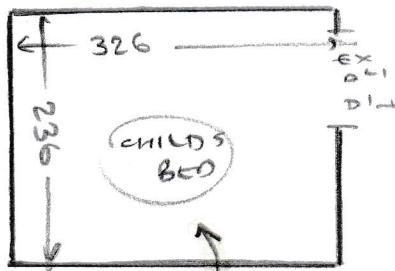

CROWN BUILD.

SHORELINE 50 - NAUTILUS

LARGE FRONT BED 5.10 x 4m

SHORELINE 50 ROCKPOOL

CHILD'S BED 2.50 x 4m

PENTHIST 50 - THYME

PLAN ① 5.30 x 4m

CROWN BUILD

SHORELINE SO
NAUTILIS
HERE

PENTWIST SO
THYME

TO STAIRS
+ LANDINGS

| | | |
|------|-----|-----|
| 2 e | 43 | 83 |
| 1/2 | 140 | 197 |
| 9 e | 44 | 84 |
| SL 1 | 44 | 100 |
| SL 2 | 70 | 120 |

- L1000 FLOOR
- NO VIB
- NO MHT
- EX S/E
- EX ULWAY