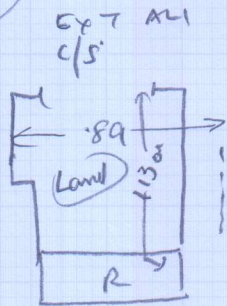

531173

Job: ROSANA SPICE
 Name: BO upper Rich. Rd
 Address: E. Sheer
 Suit 4 8DS

Sho Jazz style 25
 Blue/Beige
 2.10 x 4m

Long wall

Level 1.13m x 0.89

(11) 0.44 x 0.82

BLN 0.45 x 1.10

EXISTING SLUDGE

" DOOR BAR

(10x1)