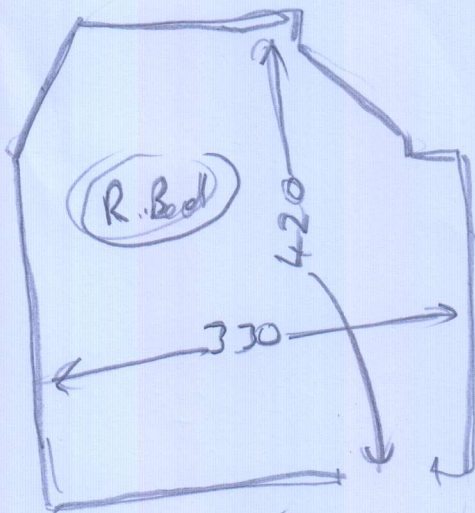

Layout

S31177  
MRS. S. BRADFORD  
8 East Shen Ave  
Suite 8A

FIT INTO  
FIRE  
PLACE

550 x 4cm  
SLATE

wood  
no up  
needs slo  
wall (1/2)  
large bed

EXIST CHROME  
DIN

wood  
no up  
needs slo  
wall (1/2)

340 x 5m  
STEEL BLANK

STEEL BLANK