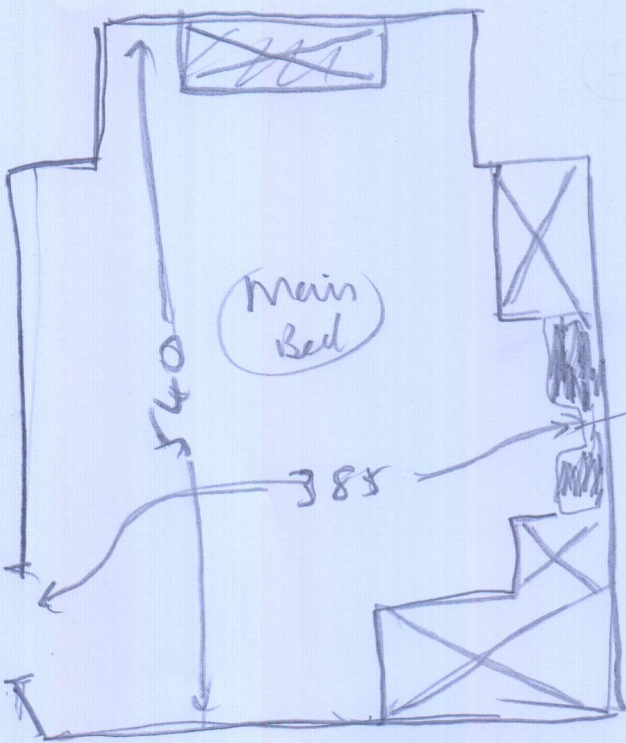

Layout

S31177  
MRS. S. BRADFORD  
8 East Shen Ave  
Suite 8A

FIT INTO  
FIRE  
PLACE

550 x 4cm  
SLATE

wood  
no up  
needs slo  
wall (1/2)  
large bed

EXIST CHROME  
DIN

wood  
no up  
needs slo  
wall (1/2)

340 x 5m  
STEEL BLANK

STEEL BLANK