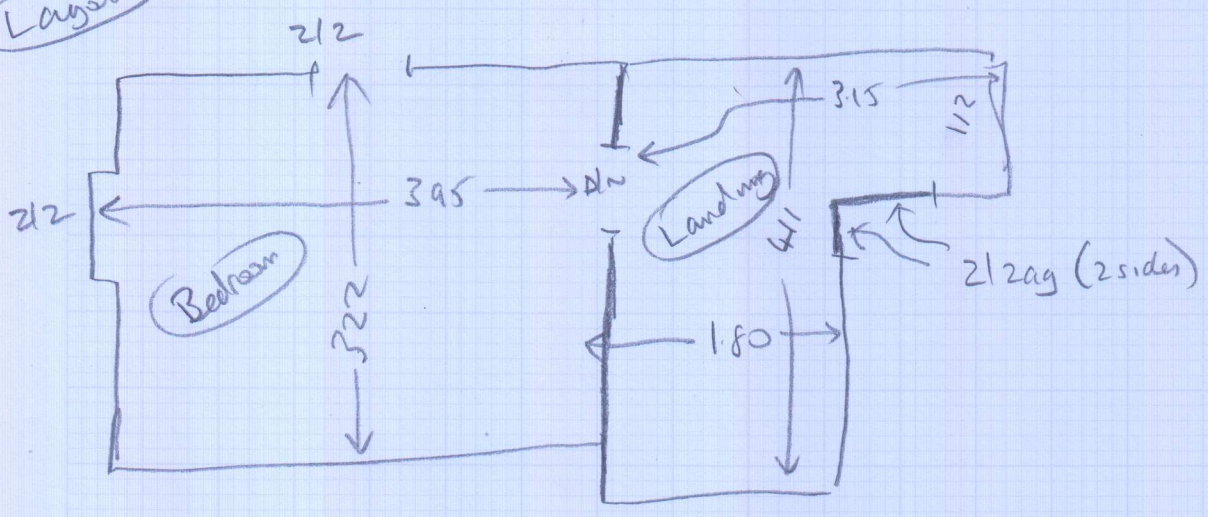

531181

MR O. TARNEY
8 Matthias Court
Mount Ararat Road
Richmond Hill
Tel: TW10 6LL

Sheet of
Vivaldi, 139

3.35 x 4m
4.25 x 4m

Solid floors
Need stick sledge

Layout

1001