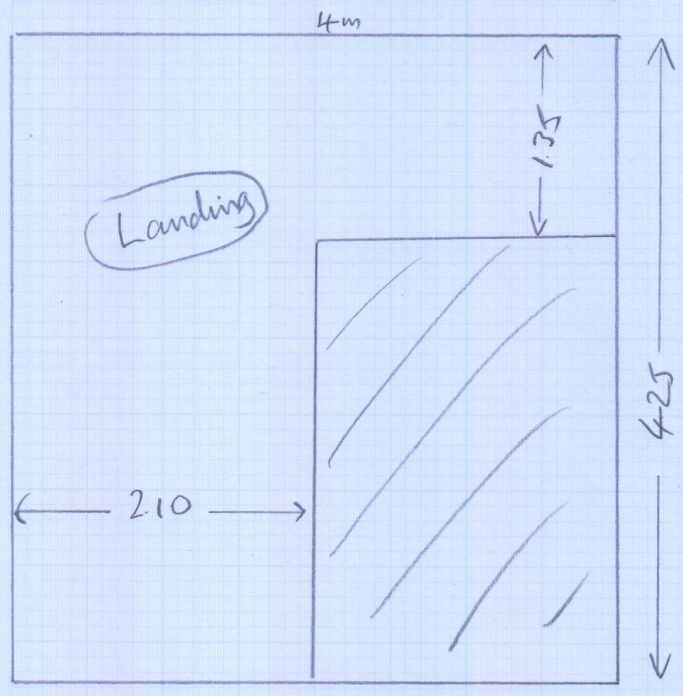

531181

MR O. TARNEY
8 Matthias Court
Mount Ararat Road
Richmond Hill
Tel: TW10 6LL

Sheet of
Vivaldi, 139

3.35 x 4m
4.25 x 4m

Solid floors
Need stick sledge

Layout

1001