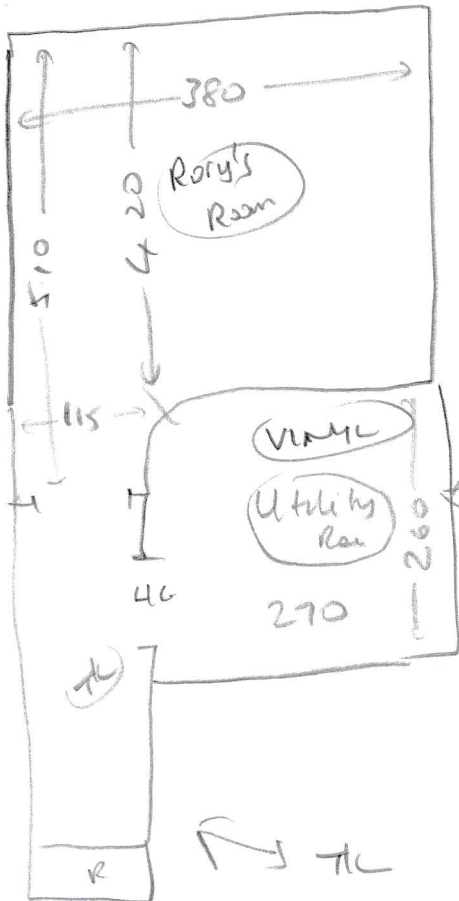

①

S31191  
FLACK

- Plan ① 4.70 x 5m
- Plan ② 7.80 x 5m
- Plan ③ 3.95 x 5m

16.45 x 5m

②

82.25m<sup>2</sup>

3

S31191  
FLACK

wood  
ult no  
needs stc  
mlr (+2)  
Package

wood  
no ult  
needs H/Bound

wood  
no ult  
needs stc  
mlr (+1)

Top stem	TL	300m x 100
	(4)	0457090
	2nd/Land	260m x 200 (DL)
	(8)	0457091
	1st/L	250m x 180 (DL/LC)
(8)	0457090	
Blk	0467115	