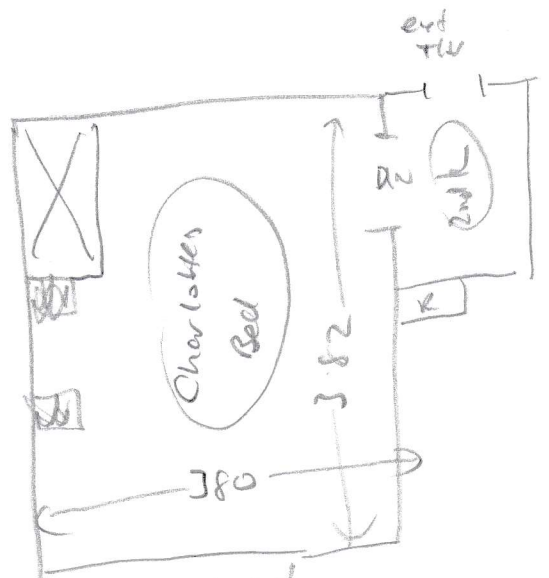

①

S31191  
FLACK

- Plan ① 4.70 x 5m
- Plan ② 7.80 x 5m
- Plan ③ 3.95 x 5m

16.45 x 5m

②

82.25m<sup>2</sup>

3

S31191  
FLACK

wood  
ult no  
needs stc  
mlr (+2)  
Package

wood  
no ult  
needs H/Bound

wood  
no ult  
needs stc  
mlr (+1)

Top stem	TL	300m x 100
	(4)	0457090
	2nd/Land	260m x 200 (DL)
	(8)	0457091
	1st/L	250m x 180 (DL/LC)
(8)	0457090	
Blk	0467115	