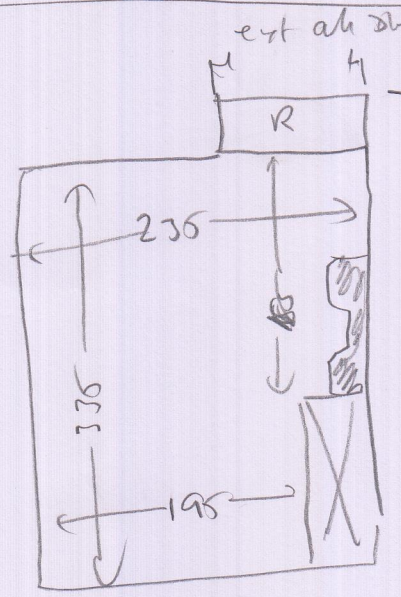

LAYOUT NET
 ONLY NET
 (50)

S31196
 DILLON

wood
 ult
 ext sk
 mtr (23) main bed

☺ of ☺

3.80 x 4m

wood
 ult
 ext sk
 mtr (12)

2.55 x 4m