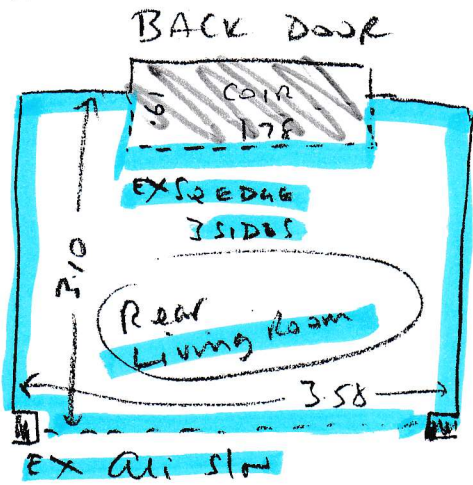

- all
- Empty
  - vld CT
  - ex slc

S31224  
 Mrs. Hackett-Brown  
 23 A Lurline Cdn  
 Battered  
 Still 4DR

~~NEW HOME TRIST LINCOLN~~  
~~LIVING ROOM 320 x 4~~  
~~R Bed 4.60 x 4~~  
~~F Bed 4.30 x 4~~

~~KRANDEON KP103~~

~~HALL~~

~~18<sup>th</sup> SEPT~~

(1 OF 1)

- All
- Empty
  - v10 CT
  - ex slc

S3122A

miss - Hackel - Brown  
 23 A Lurline Cdn  
 Balthasar  
 SW 11 4DB

~~NEW HOME TRIST LINCOLN~~