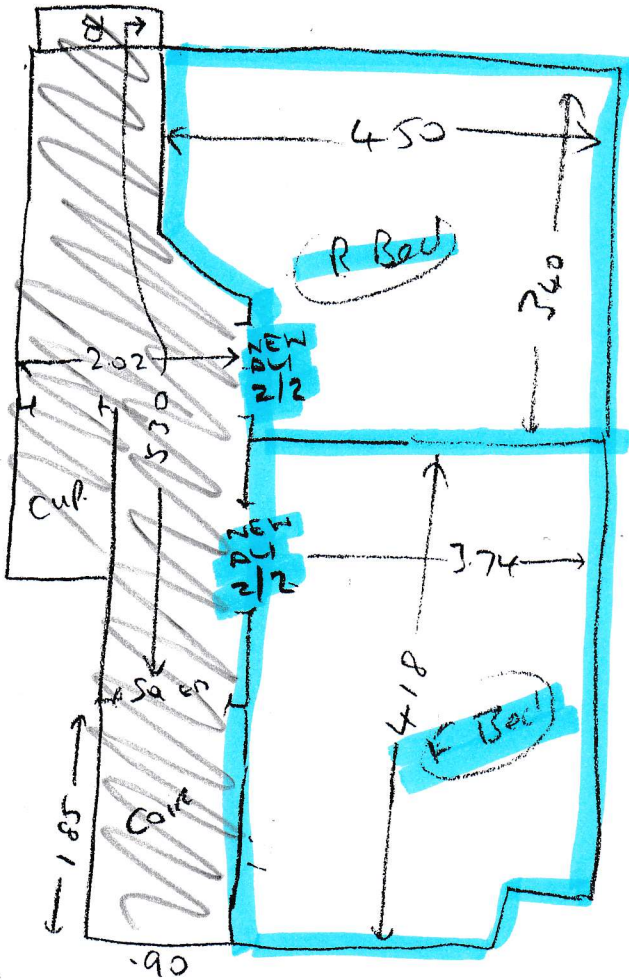

- all
- Empty
  - vld CT
  - ex slc

S31224  
 Mrs. Hackett-Brown  
 23 A Lurline Cdn  
 Battered  
 Still 4DR

~~NEW HOME TRIST LINCOLN~~  
~~LIVING ROOM 320 x 4~~  
~~R Bed 4.60 x 4~~  
~~F Bed 4.30 x 4~~

~~KRANDEON KP103~~

~~HALL~~

~~18<sup>th</sup> SEPT~~

(1 OF 1)

- All
- Empty
  - v10 CT
  - ex slc

S3122A

miss - Hackel - Brown  
 23 A Lurline Cdn  
 Balthasar  
 SW 11 4DB

~~NEW HOME TRIST LINCOLN~~

~~Living Room 320 x 4~~

~~R Bed 460 x 4~~

~~F Bed 430 x 4~~

~~KARANDON KP103~~

~~HALL~~

~~19<sup>TH</sup> SEPT~~

1 OF 1