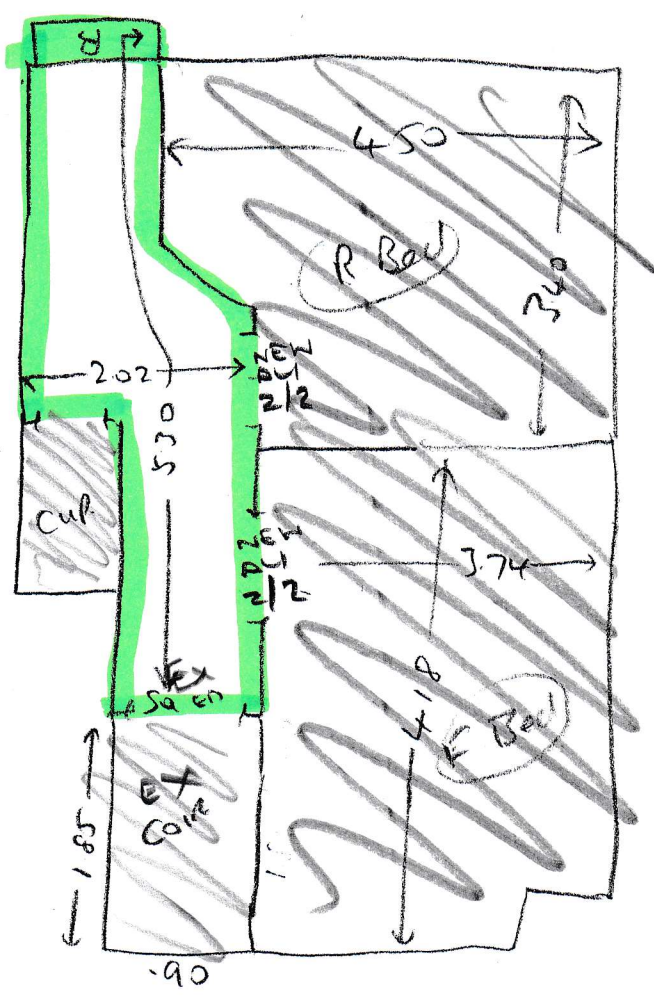

- all
- Empty
  - vld CT
  - ex slc

S31224  
 Mrs. Hackett-Brown  
 23 A Lurline Cdn  
 Battered  
 Still 4DR

~~NEW HOME TRIST LINCOLN~~  
~~LIVING ROOM 320 x 4~~  
~~R Bed 4.60 x 4~~  
~~F Bed 4.30 x 4~~

~~KRANDEON KP103~~

~~HALL~~

~~18<sup>th</sup> SEPT~~

(1 OF 1)

- All
- Empty
  - v10 CT
  - ex slc

S3122A

miss - Hackel - Brown  
 23 A Lurline Cdn  
 Balthasar  
 SW 11 4DB

~~NEW HOME TRIST LINCOLN~~