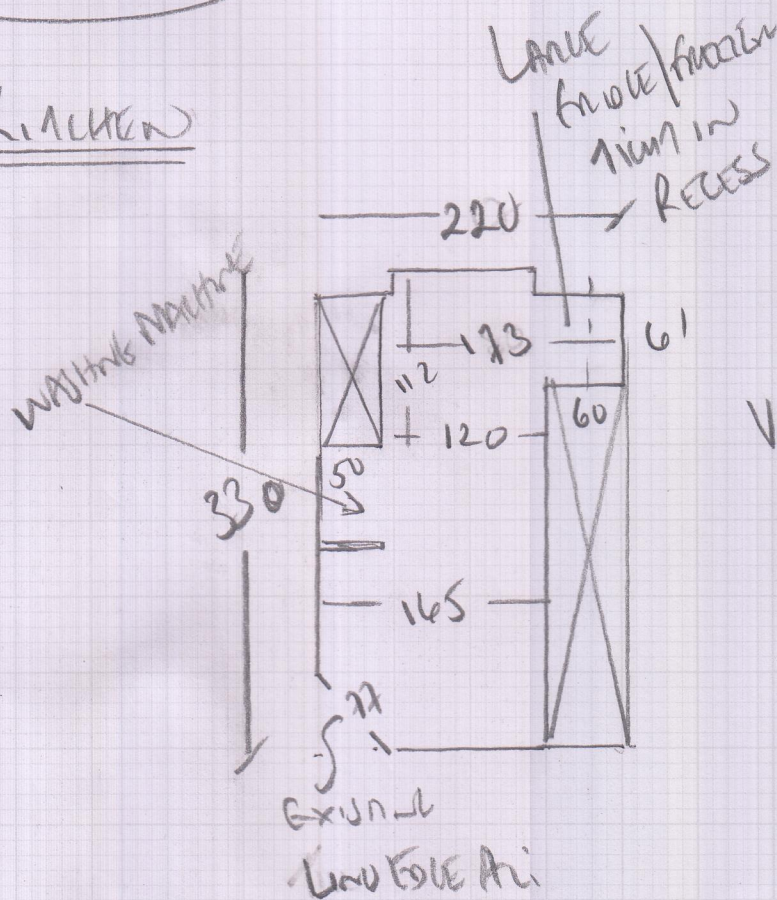

LAYOUT ONLY NOT MEASURED

KITCHEN

mrcarpet
 Job No: S31228
 Name: GUY VENS ESTATES
 Address: 97 DANVILLE CT
 Danville Road
 Tel: SW14 70W
 Sheet: of:

Vinyl to Contain
 230 x 165
 = 37950

White Existing Custom Vinyl (Damaged)
 on Existing Islands and + White Mastic at Perimeters
 Existing Linoleum