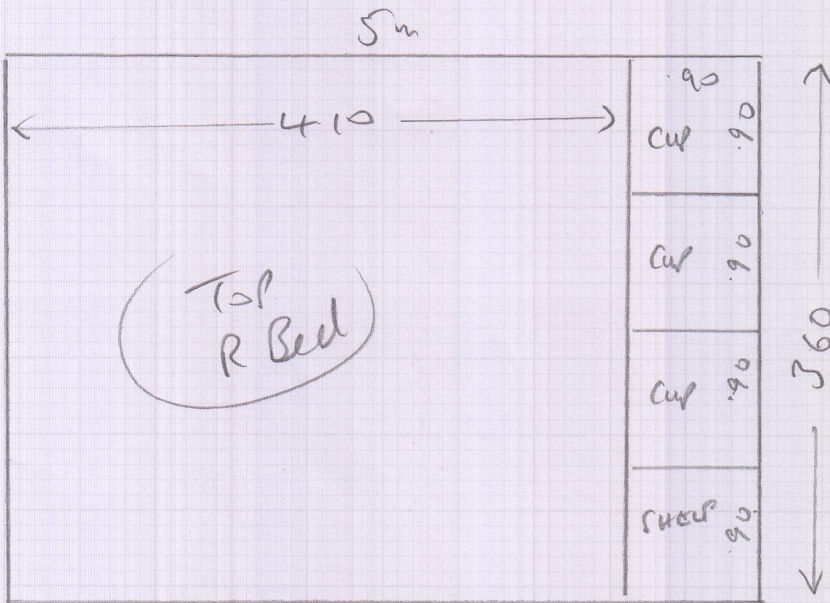

mrcarpet

SJ1248

MRS S. MATTHEWS

Name: 49 Richmond Plc Road

Address: E. Sheem

Tel: SW14 8JU

Sheet: of:

Lulworth Lw 20

$330 \times 5m$

$360 \times 5m$

3 cupboards and
1 shelf in F Bed

1 or 2