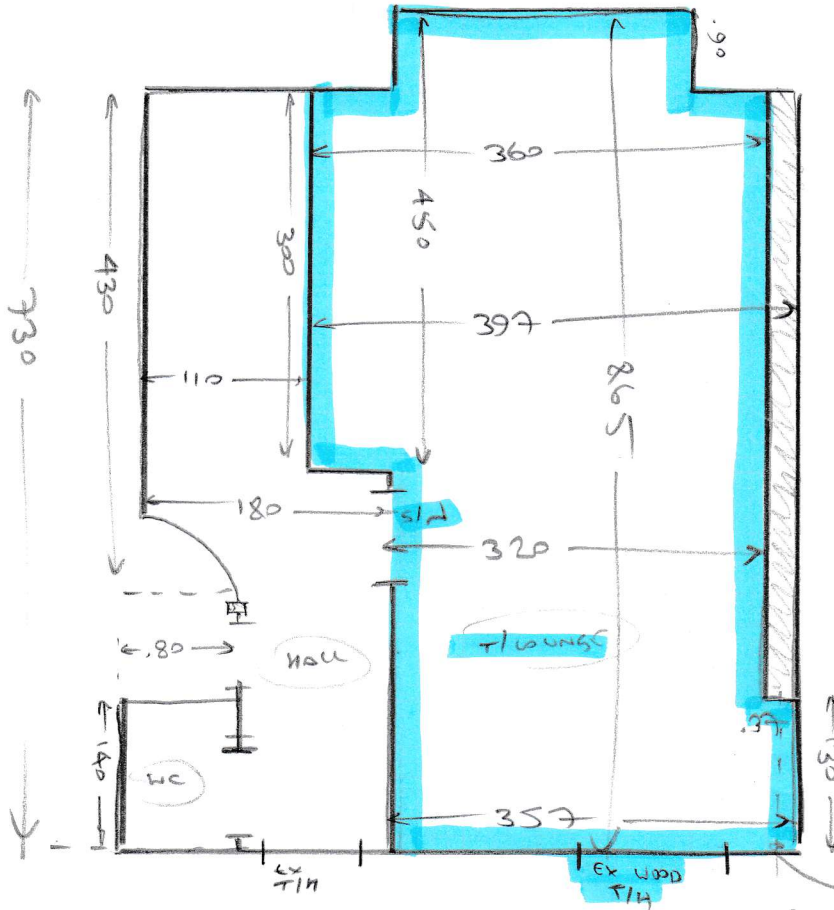

S31252
DOND

- T/LOUNGE
- WOOD + WOOD
- NO U/D
- NEEDS S/E
- M/F (3 UNITS inc PLANO MUST BE 2 MEN)
- WIRES TO HIDE
- BENEATH CPT

HALL + W/C

- WOOD + WOOD
- NEEDS PLY
- CUSTOMER TO LOOK INTO WHETHER EXISTING WIRES CAN BE REMOVED AS THEY HAVE FREYED.

- NET AREA = 9.76m²