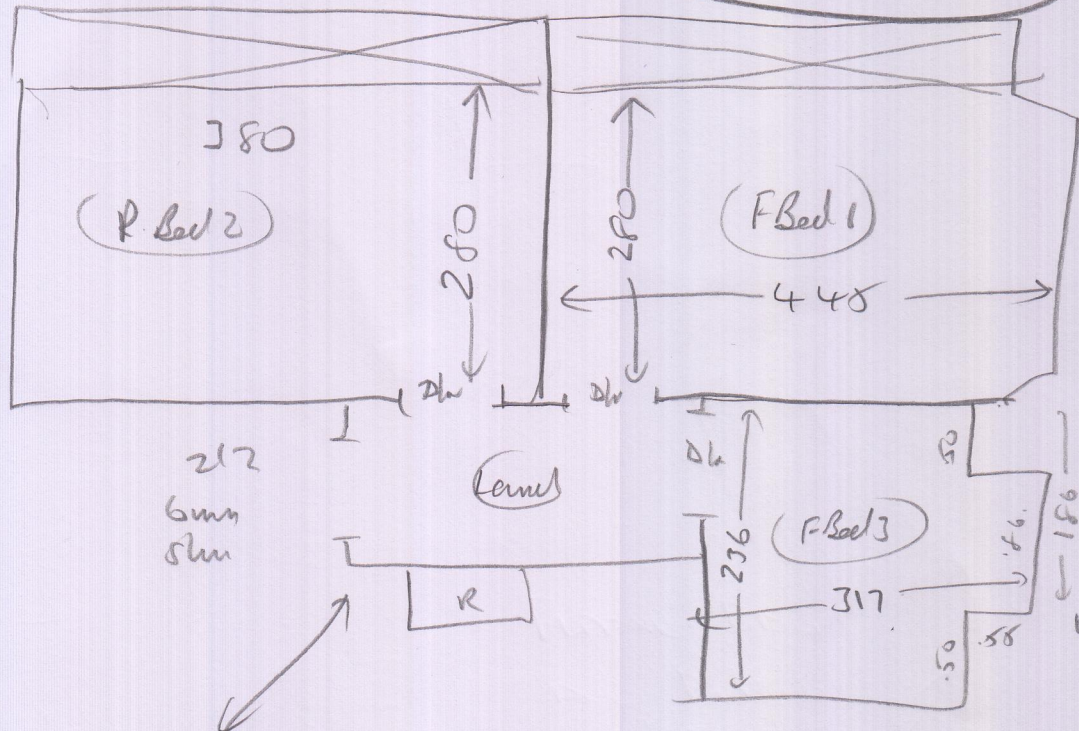

531254

Job: MRS E. LEWIS

Name: 35 Somerton Ave

Address: KEW

 RICHMOND

 TW9 4QB

Sheet: of
New Home Trust
Lincoln

- 2.90 x 4m
- 4.55 x 4m
- 1.55 x 4m
- 2.65 x 4m

PLEASE BAG
ALL RUBBISH
+ REMOVE

LAD, ON
HER OWN

THANKS
V. MUCH

LAJAT NET MEASURES

wood
also
needs
1/2 slk
mlk (x2)

(S 3254
unit)

wood
also
needs
slk
mlk (x2)

wood
also
ext slk
mlk (x2)

FRONT

- Lanet 1470 x 273
- (2) 048 x 078
- W1 066 x 098
- W2 070 x 115
- W3 068 x 080
- (8) 048 x 078
- Blk 048 x 108

wood
also
ext slk

12
14
9
33