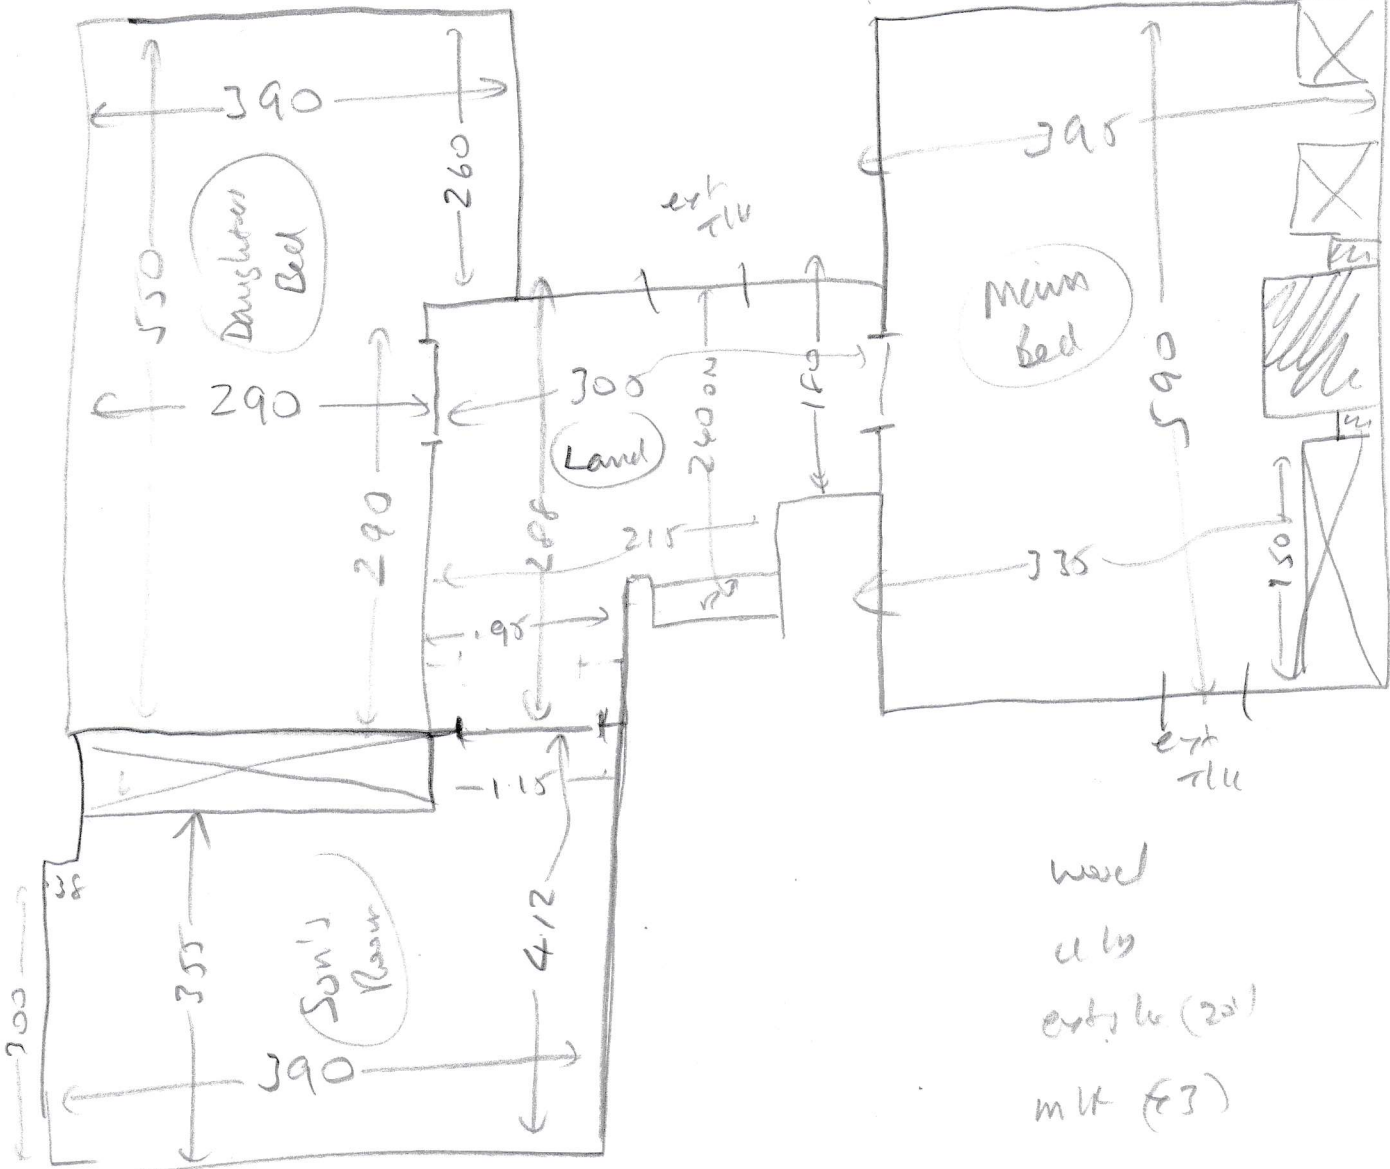

NOTE NOT MAIN STAIRS.
THIS IS EXISTING LUNNER

S31270
LOUIS

LOFT STAIRS

7 @ 47 & 5
1/2 102 192
6 @ 48 & 5

- wood floors
- old carpet
- ex slc
- half 1.5 units to bed only.

TOP FLOOR, TOP STAIRS + ^{MAIN} LHO
NEPAL - KANPUR - KAN-623

LOFT BED 3.20 x 4m
PLAN 1 4.10 x 4m
LANDING 3.00 x 4m

3x 1ST FLOOR BEDS

WESTEND LATTE

DAUGHTER'S BED 5.60 x 4m
SON'S BED 4.25 x 4m
MOM'S BED 6.00 x 4m

ward
 ulb
 ext slc
 mlk (24)
 ext TLV

ward
 ulb
 ext slc (20)
 mlk (23)

Rear
 ward
 ulb
 ext slc (20)
 mlk (2 1/2)
 ext TLV

585
 154
 551
 726