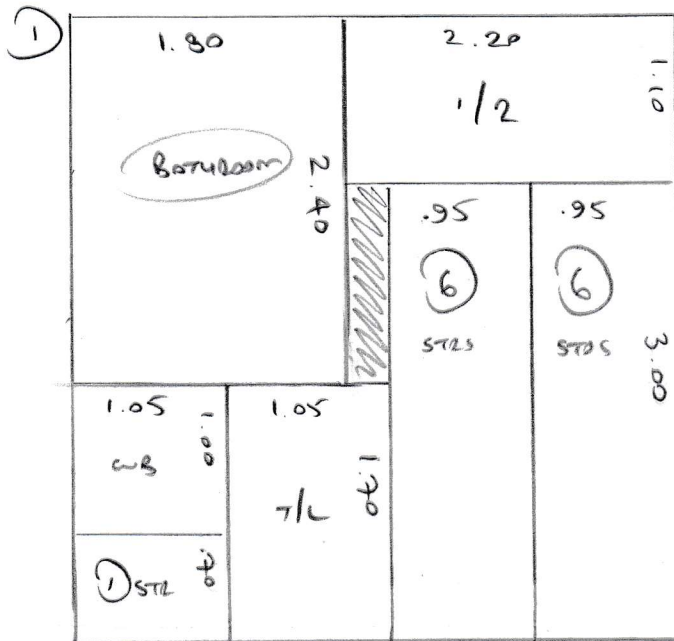

NOTE NOT MAIN STAIRS.
THIS IS EXISTING LUNNER

S31270
LOUIS

LOFT STAIRS

7 @ 47 & 5
1/2 102 192
6 @ 48 & 5

- wood floors
- old carpet
- ex slc
- half 1.5 units to bed only.

TOP FLOOR, TOP STAIRS + ^{MAIN} LHO
NEPAL - KANPUR - KAN-623

LOFT BED 3.20 x 4m
PLAN 1 4.10 x 4m
LANDING 3.00 x 4m

3x 1ST FLOOR BEDS

WESTEND LATTE

DAUGHTER'S BED 5.60 x 4m
SON'S BED 4.25 x 4m
MOM'S BED 6.00 x 4m

ward
 ulb
 ext slc
 mlk (24)
 ext TLV

ward
 ulb
 ext slc (20)
 mlk (23)

Rear
 ward
 ulb
 ext slc (20)
 mlk (2 1/2)
 ext TLV

585
 154
 551
 726