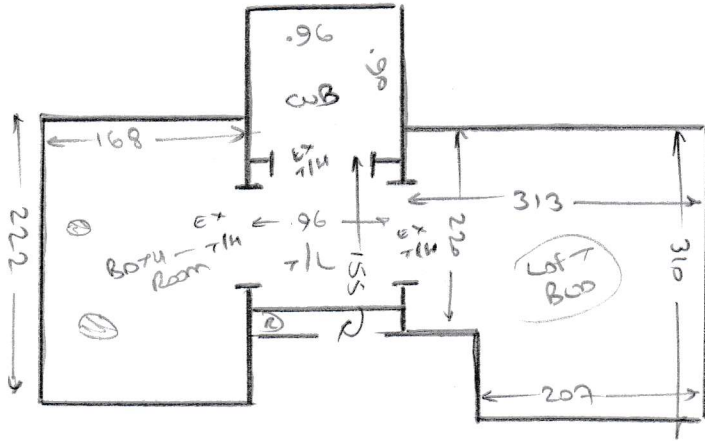

NOTE NOT MAIN STAIRS.
THIS IS EXISTING LUNNER

S31270
LOUIS

LOFT STAIRS

7 @ 47 & 5
1/2 102 192
6 @ 48 & 5

- wood floors
- old carpet
- ex slc
- half 1.5 units to bed only.

TOP FLOOR, TOP STAIRS + ^{MAIN} LHO
NEPAL - KANPUR - KAN-623

LOFT BED 3.20 x 4m
PLAN 1 4.10 x 4m
LANDING 3.00 x 4m

3x 1ST FLOOR BEDS

WESTEND LATTE

DAUGHTER'S BED 5.60 x 4m
SON'S BED 4.25 x 4m
MOM'S BED 6.00 x 4m

ward
 ulb
 ext slc
 mlk (24)
 ext TLV

ward
 ulb
 ext slc (20)
 mlk (23)

Rear
 ward
 ulb
 ext slc (20)
 mlk (2 1/2)
 ext TLV

585
 154
 551
 726