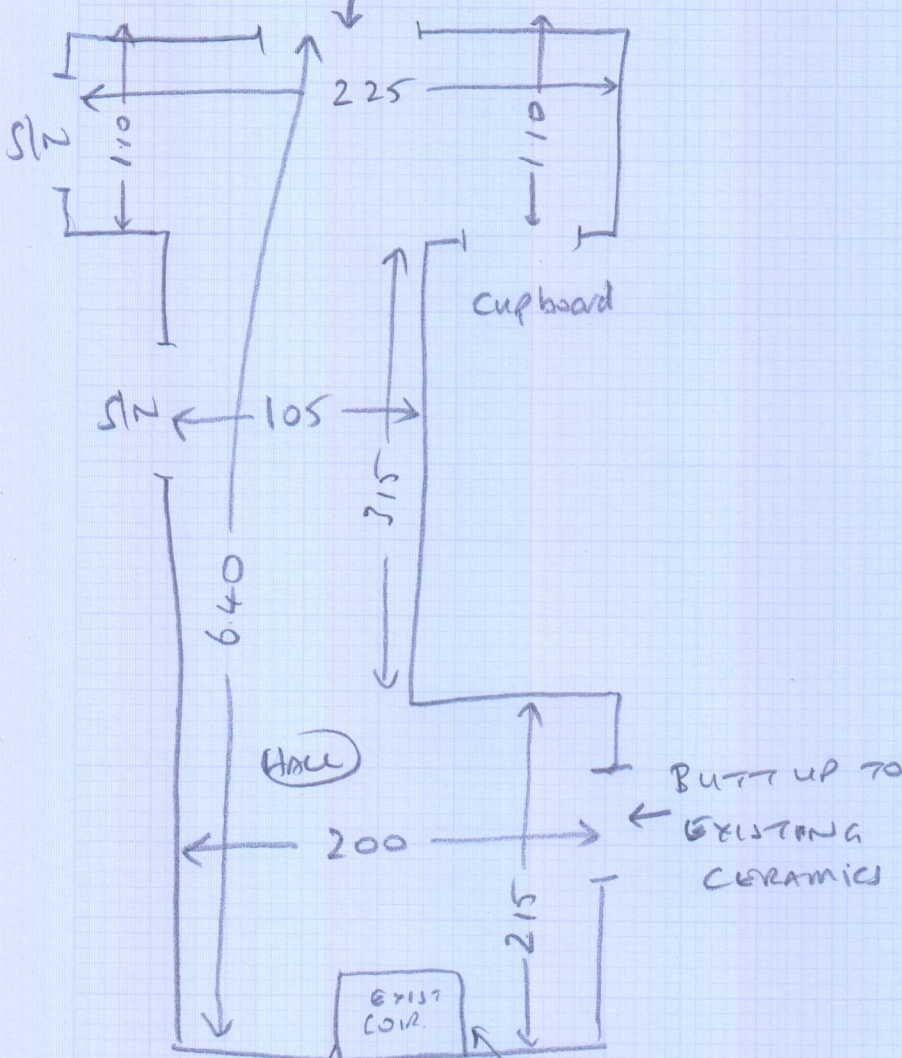

DOOR BAR AT SHOWN
FOR KITCHEN DOOR

FIT TAG, 3 SIDES TO CREATE MAT WELL

FIT EXISTING COIR
MAT INTO IT

NO UPLIFT TO DO.

FIT FLEX PRO UNDERLAY

(10/21)

S31275

Job: COCONUTS LTD

Name: (MRS DUBES)

Address: 37 WESTWIND ROAD

BARNES

Tel: SW13 0LA

Sheet: of:

Transform Blackjack Oak

22246

3 BOTES (10.86m²)

2 ROLLS FLEX PRO UNDERLAY

Seal edges SILICONS