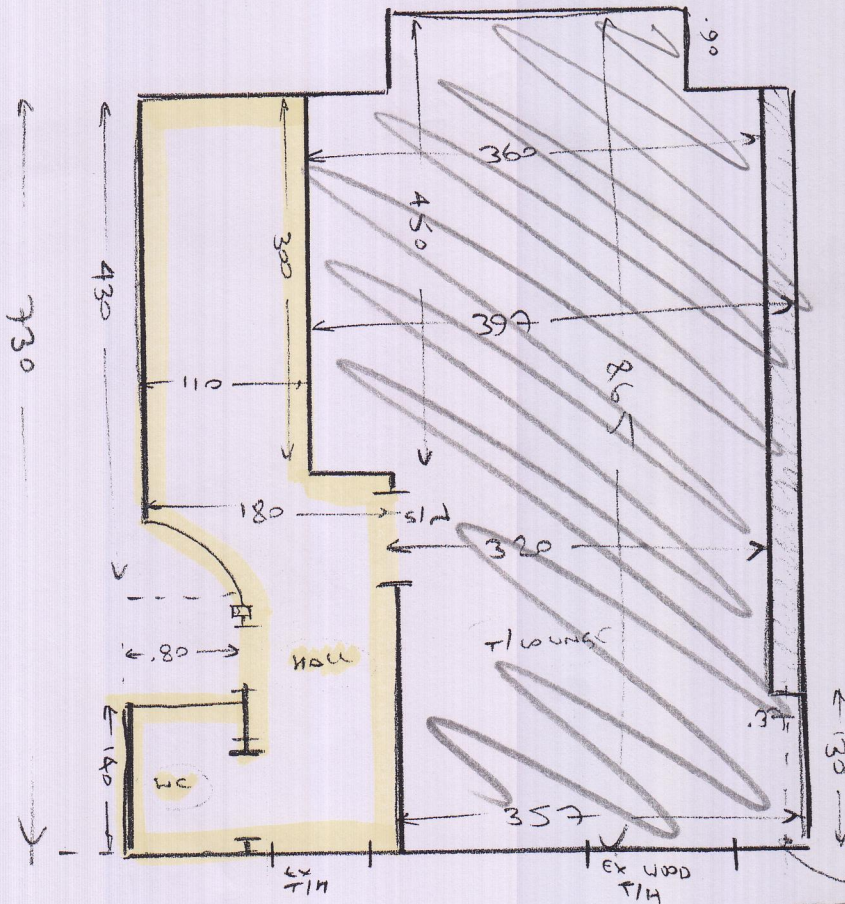

(S) 31288

DOND

U OF C  
MOW > 1/10

3 PACKS OF 2x280-

Plywood

- T/Lounge
- wood tool
  - NO WD
  - NEEDS S/E
  - m/f (3 units inc Piano) MUST BE 2 MEN
  - WIRES TO HIDE BENEATH CPT

HALL + W/C

- wood tool
- NEEDS Ply
- CUSTOMER TO LOOK INTO WHETHER EXISTING WIRES CAN BE REMOVED AS THEY HAVE FREYED.

- NET AREA = 9.76m<sup>2</sup>

POSSIBLE Small JOINT HERE