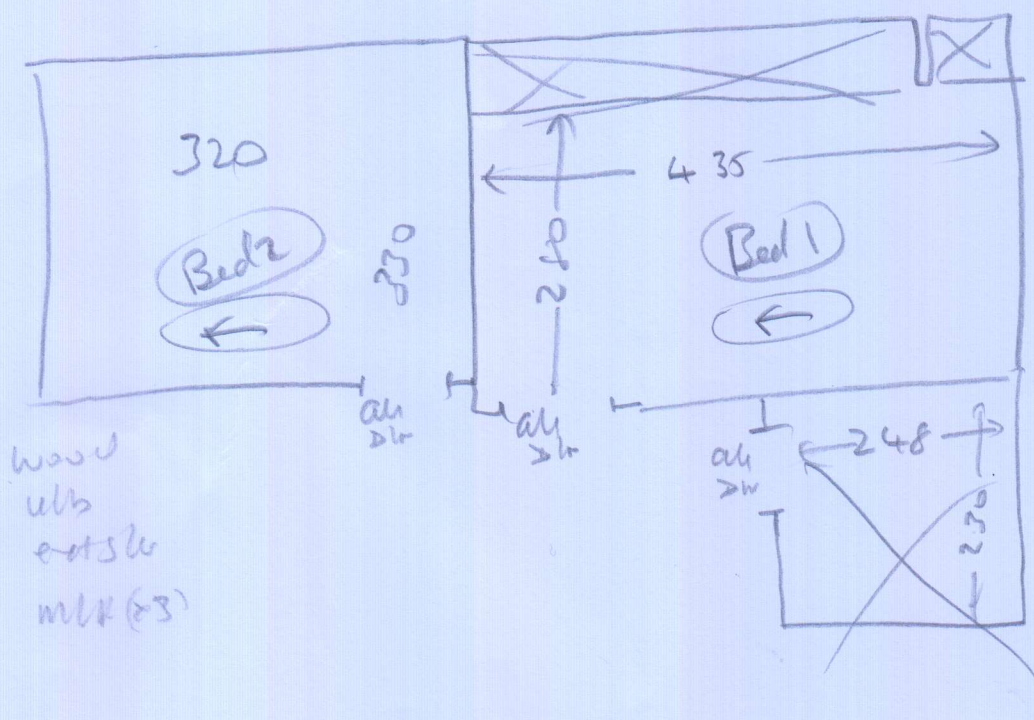

Bed 2  $3.30 \times 4m$

Bed 1  $4.45 \times 4m$

2 Beds = 10mm PU Foam alloy

Lounge/HSL = Formal alloy

Fit 1 bed 1st, then get the  
Lounge + HSL + then get the other  
bedroom last.

So that customer can move  
the personal items from one to the  
other.

(1 of 3)

S31289  
Russell

wood  
 ult  
 outside (4 sticks)  
 MK (#3)

wood  
 ult  
 outside  
 MK (cut to empty)  
 and bilings cabs

3023

S31289

Job: MR S RUSSELL

Name: 8 Garside Close

Address: Hampton

Tel: TW12 3AN

Sheet of  
Sloane Trust 42  
520 4244

- ← HSL 5.60 x 4m
- Lounge 4.55 x 4m
- Bed 2 3.30 x 4m
- Bed 1 4.45 x 4m

2 Beds = 10mm PU Foam ulley

Lounge/HSL = Formaldehyde ulley

Fit 1 bed 1st, then fit the  
Lounge + HSL. + then fit the other  
bedroom last.

So that customer can make  
the personal items from one to the  
other.

(10P3)

SJ1289  
Russell

all over bed 2410

3023