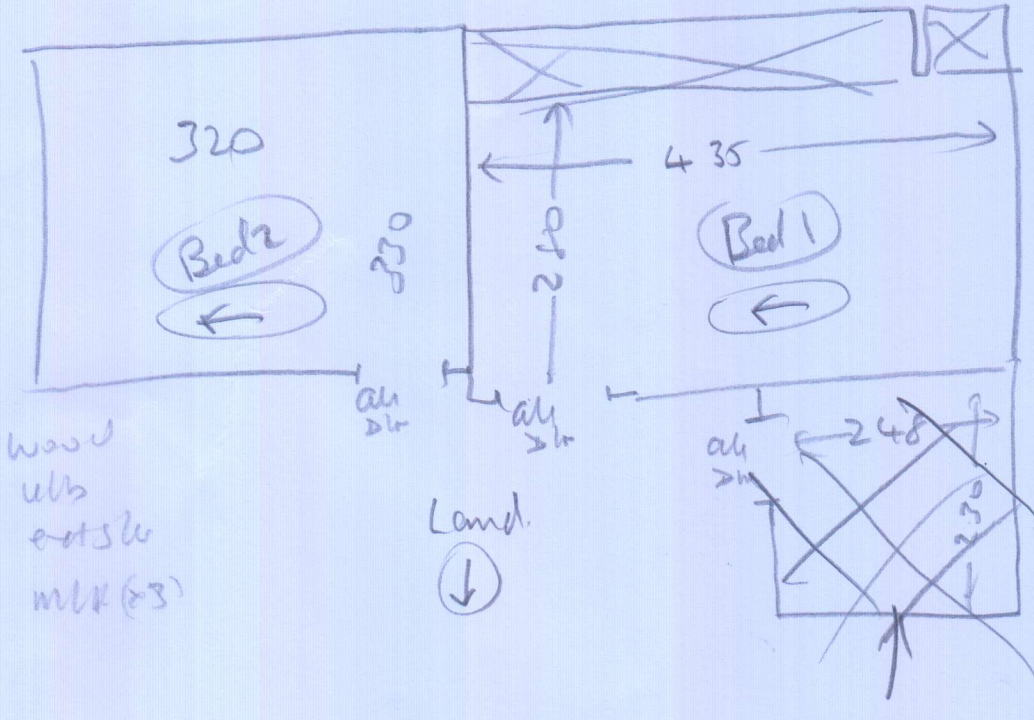

Bed 2  $3.30 \times 4m$

Bed 1  $4.45 \times 4m$

2 Beds = 10mm PU Foam alloy

Lounge/HSL = Formal alloy

Fit 1 bed 1st, then get the  
Lounge + HSL + then get the other  
bedroom last.

So that customer can move  
the personal items from one to the  
other.

(1 of 3)

S31289  
Russell

wood  
 ult  
 outside (4 sticks)  
 MK (#3)

wood  
 ult  
 outside  
 MK (cut to empty)  
 and bilings cabs

3023

S31289

Job: MR S RUSSELL

Name: 8 Garside Close

Address: Hampton

Tel: TW12 3AN

Sheet of  
Sloane Trust 42  
520 4244

- ← HSL 5.60 x 4m
- Lounge 4.55 x 4m
- Bed 2 3.30 x 4m
- Bed 1 4.45 x 4m

2 Beds = 10mm PU Foam ulley

Lounge/HSL = Formaldehyde ulley

Fit 1 bed 1st, then fit the  
Lounge + HSL. + then fit the other  
bedroom last.

So that customer can make  
the personal items from one to the  
other.

(10P3)

SJ1289  
Russell

all over bed 2410

3023