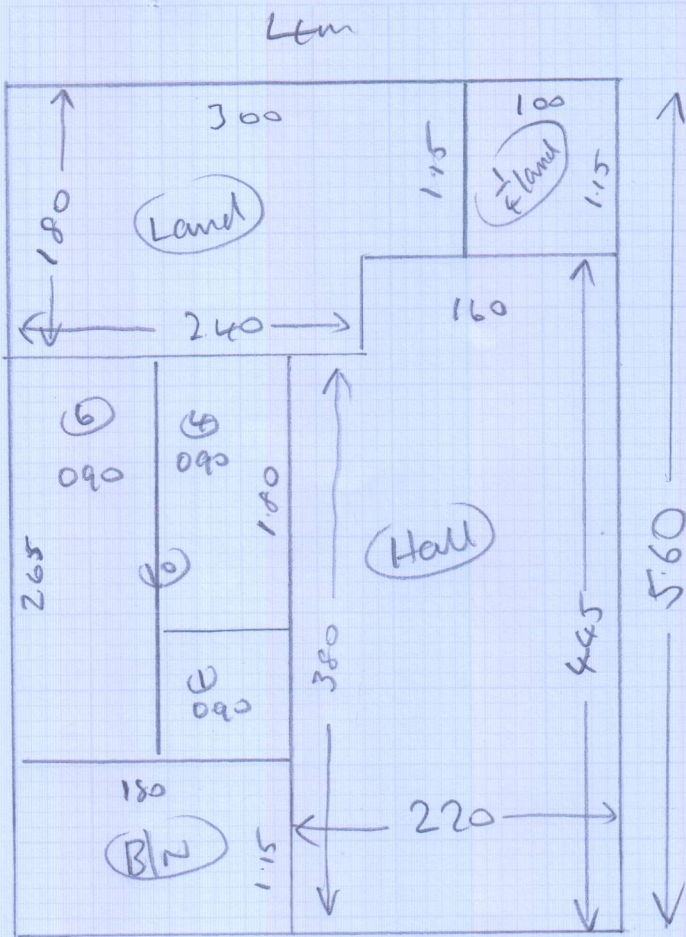

Bed 2  $3.30 \times 4m$

Bed 1  $4.45 \times 4m$

2 Beds = 10mm PU Foam alloy

Lounge/HSL = Formal alloy

Fit 1 bed 1st, then get the  
Lounge + HSL + then get the other  
bedroom last.

So that customer can move  
the personal items from one to the  
other.

(1 of 3)

S31289  
Russell

wood  
 ult  
 outside (4 sticks)  
 MK (#3)

wood  
 ult  
 outside  
 MK (cut to empty)  
 and bilings cabs

3023

S31289

Job: MR S RUSSELL

Name: 8 Garside Close

Address: Hampton

Tel: TW12 3AN

Sheet of  
Sloane Trust 42  
520 4244

- ← HSL 5.60 x 4m
- Lounge 4.55 x 4m
- Bed 2 3.30 x 4m
- Bed 1 4.45 x 4m

2 Beds = 10mm PU Foam ulley

Lounge/HSL = Formaldehyde ulley

Fit 1 bed 1st, then fit the  
Lounge + HSL. + then fit the other  
bedroom last.

So that customer can make  
the personal items from one to the  
other.

(10P3)

SJ1289  
Russell

all over bed 2410

3023