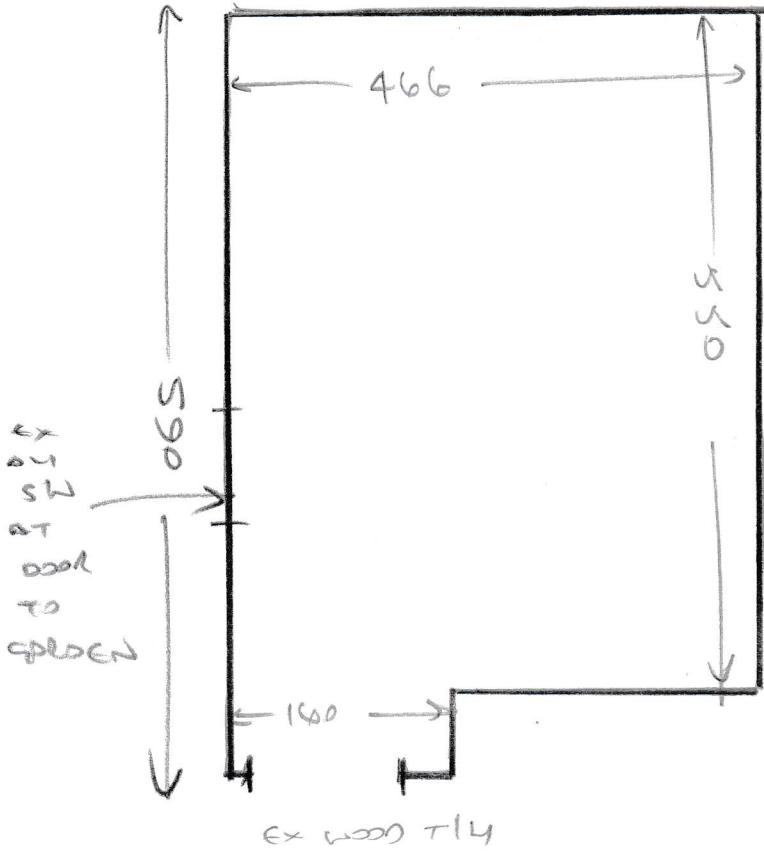

S31291  
Roscow

- CONC FLOOR
- ULO CRT
- EX SLC
- MLP 2.5 UNITS