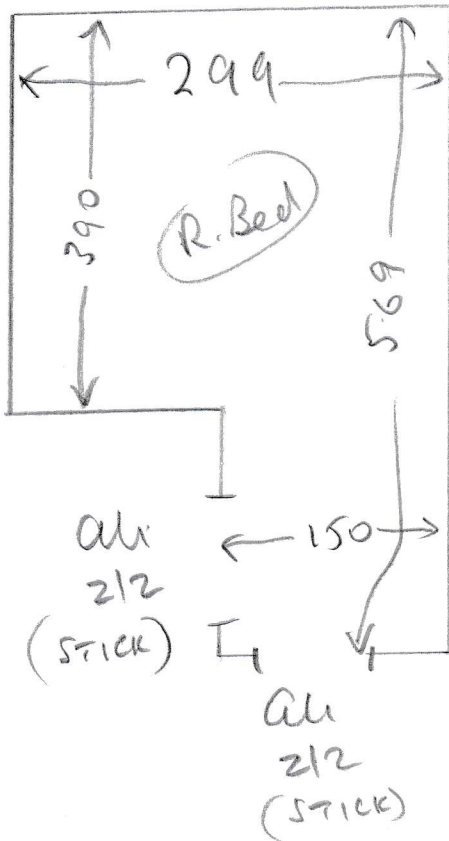

F. Bed 3.10 x 3.50

Needs Ali 212 (stick)

531294

MR. C. MOODY
Flat 1 Caparus House
73 Mortlake High Street
Mortlake
SW14 8HL

Elements Design

EDGES - 24

R. Bed

FRONT BED - 3.20 x 4m

REAR BED - 5.80 x 4m

(THIS CAN BE CUT DOWN TO 3.10 WIDE)

ASK CUSTOMER IF THEY WANT WASTE.

1021