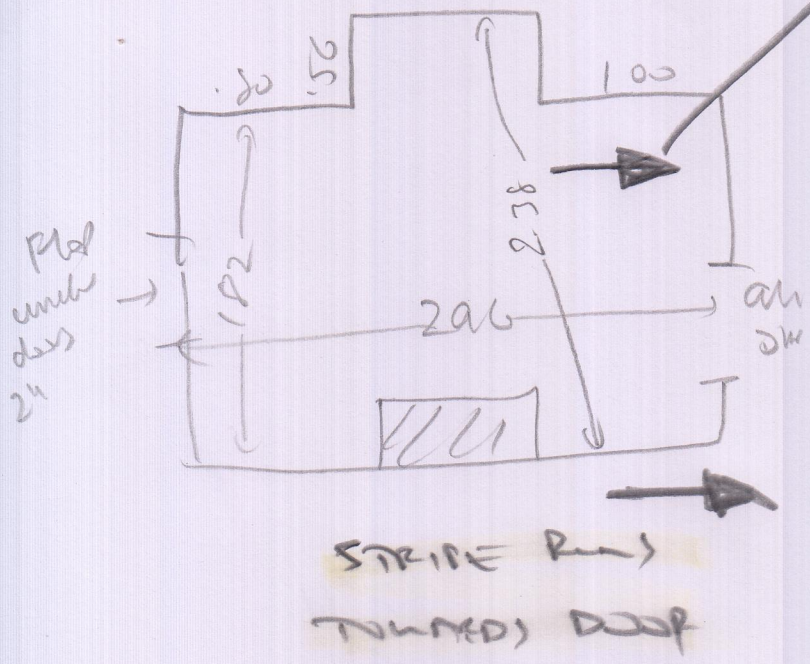

531309  
SHIT

# LAYOUT f INSTRUCTION

UofC

Wood  
as also  
needs slr  
no mbr

Dwabit syde

Parte

Hand  
10  
cut

STRIFE  
Run TOWARDS  
DOOR