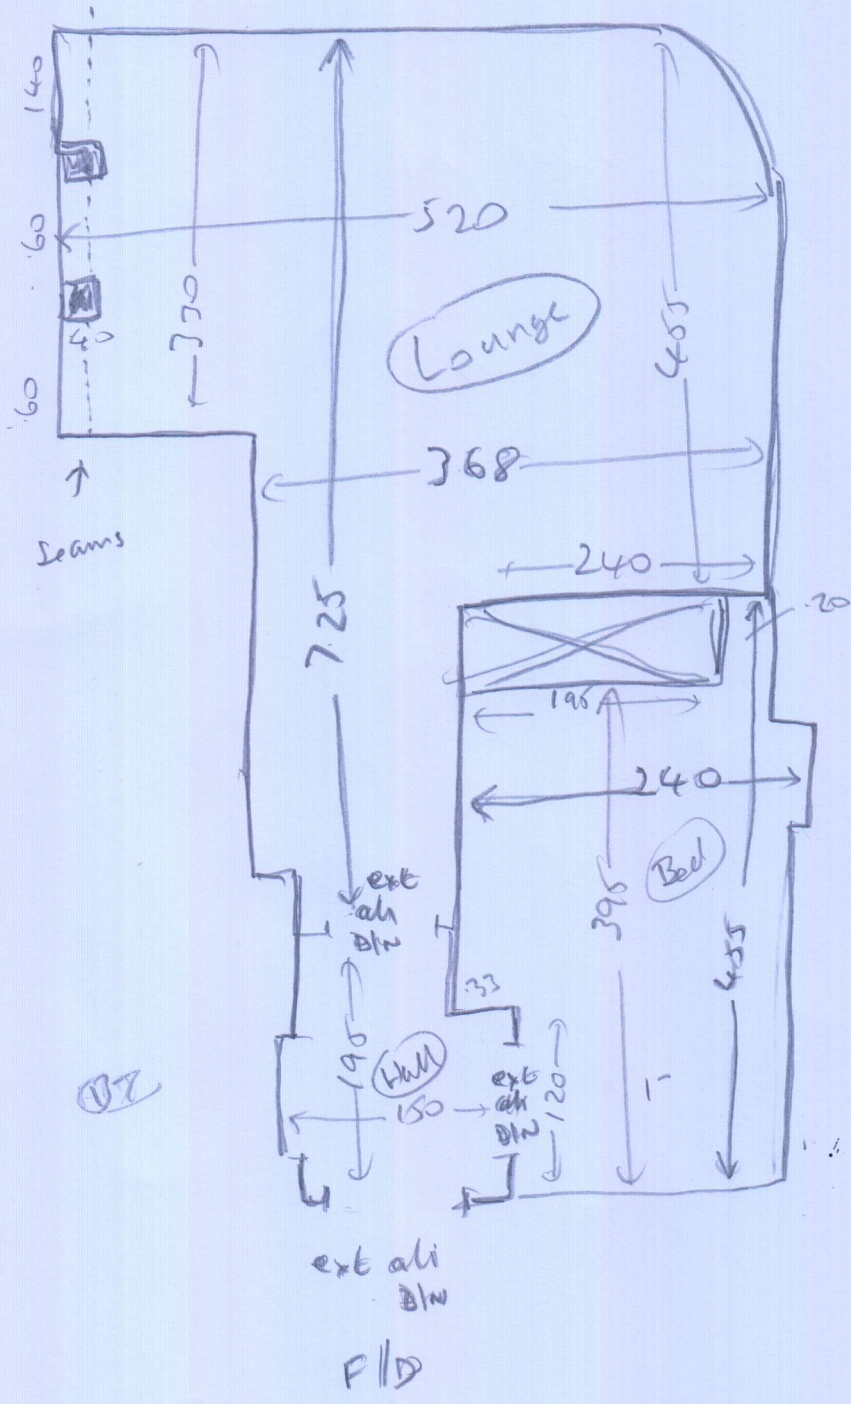

Tel:

710 064

Sheet:

of:

Bourne Twist Bou 18

9.50 x 5m

Fit around wardrobe
in bedroom

1022

Layout

S31313
MR. A. TUAHWA

all
head
wb
extsk (20)
extsk (20)

Fit around
Rabe
Per Lounge

2022