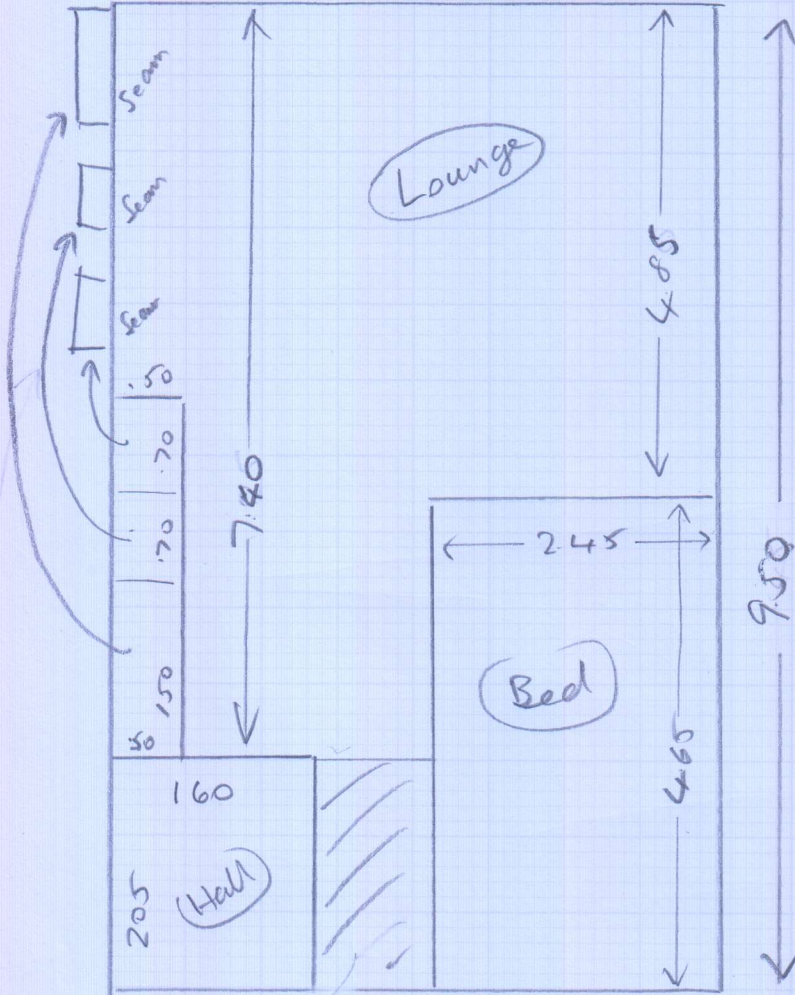

Corner of Sheen Road

5m

S31313

Mr A. TUNWELL

Flat 1

85 Kings Road

Address:

Richmond

Tel:

710 064

Sheet:

of:

Bourne Twist Bou 18

9.50 x 5m

Fit around wardrobe
in bedroom

1022

Layout

S31313
MR. A. TUAHWA

all
head
wb
extsk (20)
extsk (20)

Fit around
Rabe
Per Lounge

2022