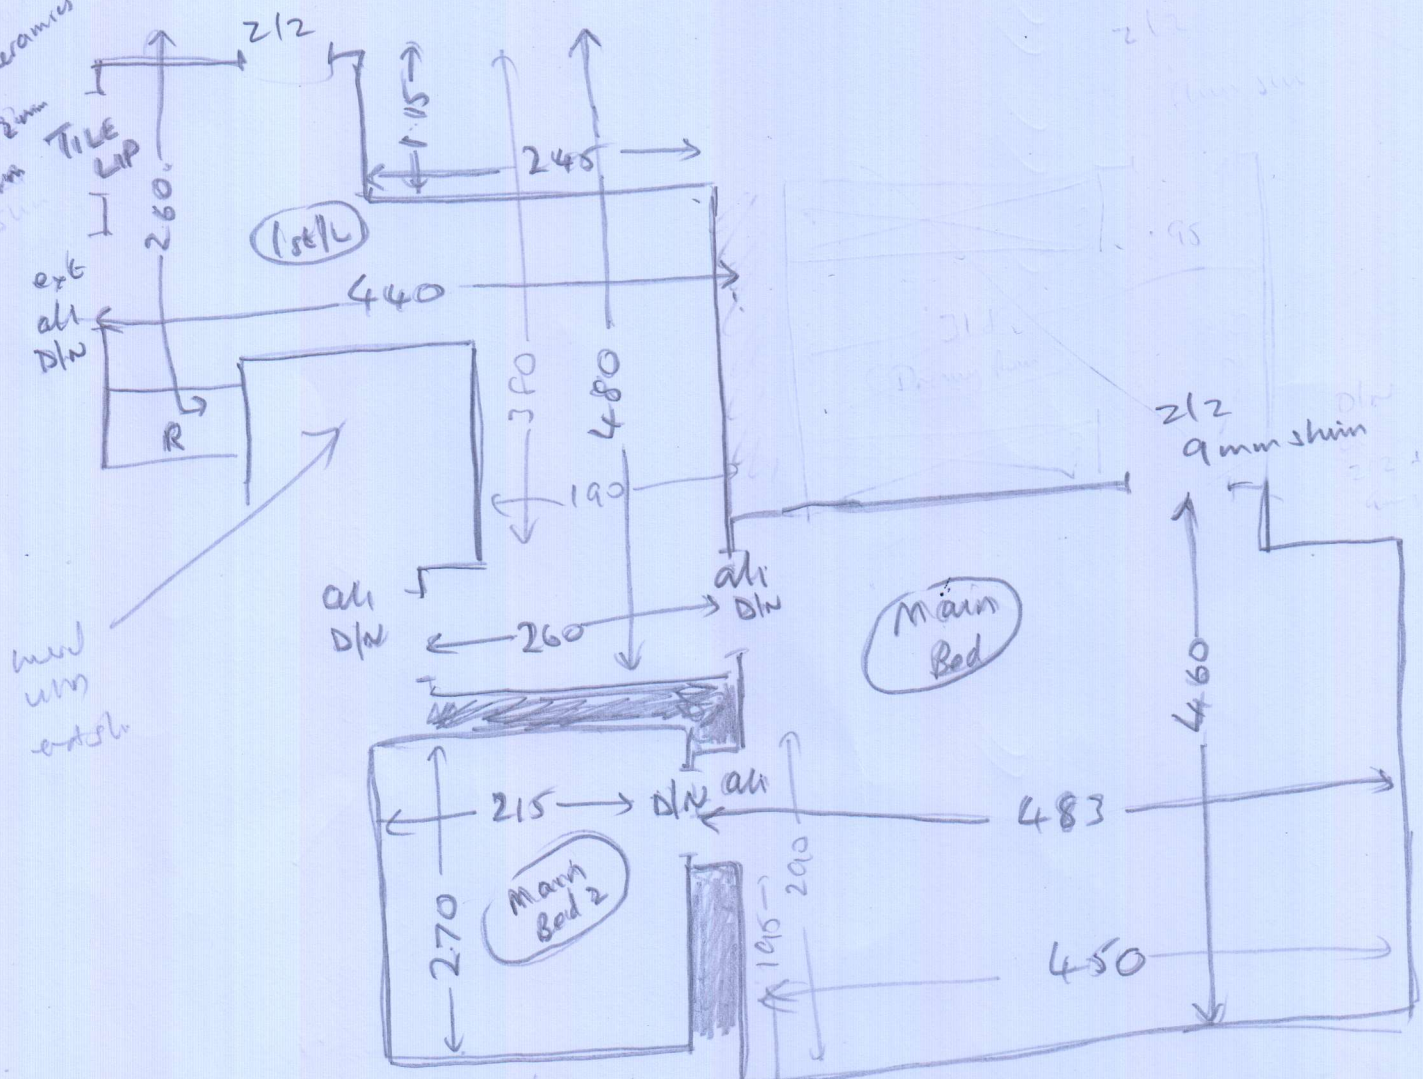

S31336  
 MR A. SLADER  
 11 TROWLOCK AVE  
 Address: TEDDINGTON  
 TW11 9QT

Sloane Trust 50  
 SLO5033

Main Bed 4.70 x 5m  
 ← CL PLAN 7.40 x 5m

(1 of 2)

Layout

S31336  
MR. A. SLADGER

200  
175  
---  
660  
  
122  
82  
---  
275  
---  
480

38 mm ceramic  
9x12 mm  
3 mm  
5 mm

Main Bed

Main Bed 2

2022

wood  
no up  
need slo  
no mtr