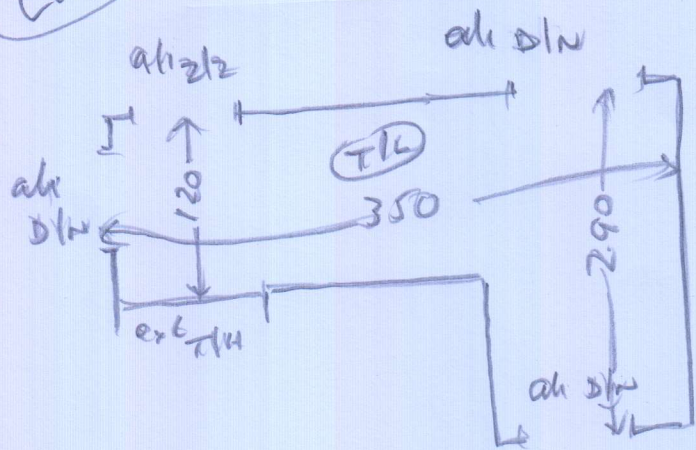

S31336  
 MR A. SLADER  
 11 TROWLOCK AVE  
 Address: TEDDINGTON  
 TW11 9QT

Sloane Trust 50  
 SLO5033

Main Bed 4.70 x 5m  
 ← CL PLAN 7.40 x 5m

(1 of 2)

Layout

S31336  
MR. A. SLADGER

200  
175  
---  
660  
  
122  
82  
---  
275  
---  
480

38 mm ceramic  
9x12 mm  
3 mm  
5 mm

Main Bed

Main Bed 2

2022

wood  
no up  
need slo  
no mtr