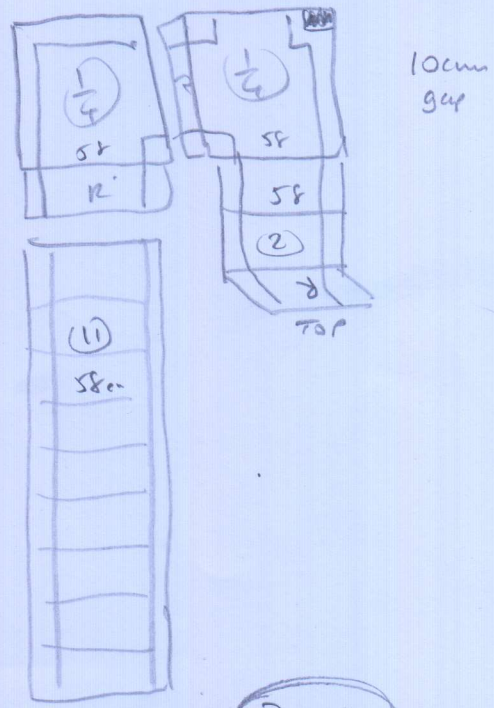

SJ1344

Mrs J SWINSON  
42 Rosemont Road  
Richmond  
TW10 6QL

5.00 x 4m

Cut at warehouse

- (11) Bottom 58cm wide
- (10) Mid 58cm wide
- Rise + (3) Top 49cm wide
- W3 47cm wide
- Rise + (3) Mid 60cm wide
- Rise + (2) Bottom 58cm wide
- Rise + (1) Bottom 55cm wide

Template on site

1/2 land

W2

W1

1/4 land

1/4 land

(1 or 2)

Parts

Cut runners in warehouse  
+ on site

Layout

S31344  
SWINSON

VERY TOP STAIRS

- ↑ Riser 022 x 49 cm run
- ⑧ 047 x 49 cm run
- W1 065 x 082 } cut on site
- W2 069 x 1.05 } cut on site
- W3 070 x 47 cm run

MID STAIRS

- ↑ Riser 022 x 60 cm run
- ③ 045 x 60 cm run
- 1/4 land 1.02m x 1.65 cut on site
- ⑩ 048 x 58 cm run

BOTTOM STAIRS

- ↑ Riser 022 x 58 cm run
- ② 048 x 58 cm run
- ↑ Riser 020 x 55 cm run
- ① 048 x 55 cm run
- 1/4 land 1.20m x 0.98 cut on site
- 1/4 land 1.00 x 0.80 " "
- ⑪ 045 x 58 cm run