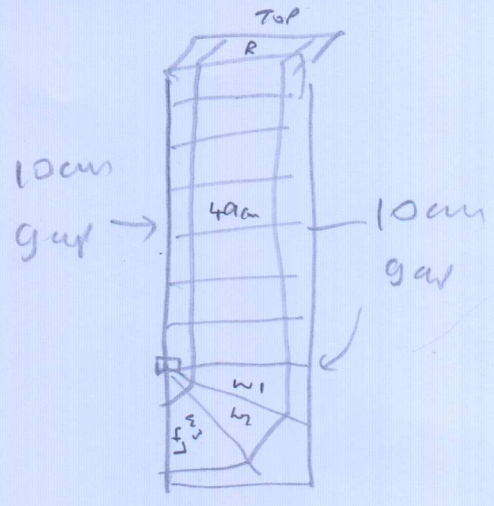

SJ1344

Mrs J SWINSON  
42 Rosemont Road  
Richmond  
TW10 6QL

5.00 x 4m

Cut at warehouse

- (11) Bottom 58cm wide
- (10) Mid 58cm wide
- Rise + (3) Top 49cm wide
- W3 47cm wide
- Rise + (3) Mid 60cm wide
- Rise + (2) Bottom 58cm wide
- Rise + (1) Bottom 55cm wide

Template on site

1/2 land

W2

W1

1/4 land

1/4 land

(1 or 2)

Parts

Cut runners in warehouse  
+ on site

Layout

S31344  
SWINSON

VERY TOP STAIRS

- ↑ Riser 022 x 49 cm run
- ⑧ 047 x 49 cm run
- W1 065 x 082 } cut on site
- W2 069 x 1.05 } cut on site
- W3 070 x 47 cm run

MID STAIRS

- ↑ Riser 022 x 60 cm run
- ③ 045 x 60 cm run
- 1/4 land 1.02m x 1.65 cut on site
- ⑩ 048 x 58 cm run

BOTTOM STAIRS

- ↑ Riser 022 x 58 cm run
- ② 048 x 58 cm run
- ↑ Riser 020 x 55 cm run
- ① 048 x 55 cm run
- 1/4 land 1.20m x 0.98 cut on site
- 1/4 land 1.00 x 0.80 " "
- ⑪ 045 x 58 cm run