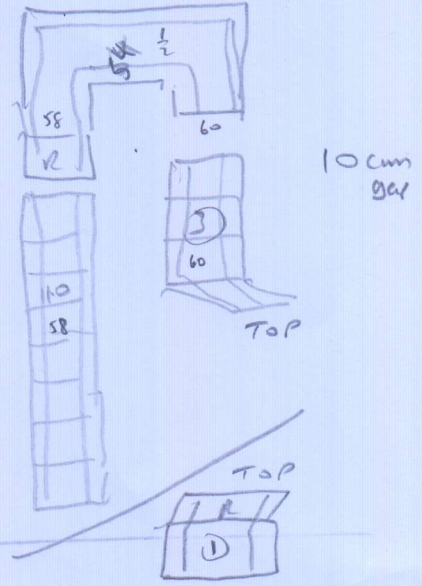

SJ1344

Mrs J SWINSON  
42 Rosemont Road  
Richmond  
TW10 6QL

5.00 x 4m

Cut at warehouse

- (11) Bottom 58cm wide
- (10) Mid 58cm wide
- Rise + (3) Top 49cm wide
- W3 47cm wide
- Rise + (3) Mid 60cm wide
- Rise + (2) Bottom 58cm wide
- Rise + (1) Bottom 55cm wide

Template on site

1/2 land

W2

W1

1/4 land

1/4 land

(1 or 2)

Parts

Cut runners in warehouse  
+ on site

Layout

S31344  
SWINSON

VERY TOP STAIRS

- ↑ Riser 022 x 49 cm run
- ⑧ 047 x 49 cm run
- W1 065 x 082 } cut on site
- W2 069 x 1.05 } cut on site
- W3 070 x 47 cm run

MID STAIRS

- ↑ Riser 022 x 60 cm run
- ③ 045 x 60 cm run
- 1/4 land 1.02m x 1.65 cut on site
- ⑩ 048 x 58 cm run

BOTTOM STAIRS

- ↑ Riser 022 x 58 cm run
- ② 048 x 58 cm run
- ↑ Riser 020 x 55 cm run
- ① 048 x 55 cm run
- 1/4 land 1.20m x 0.98 cut on site
- 1/4 land 1.00 x 0.80 " "
- ⑪ 045 x 58 cm run