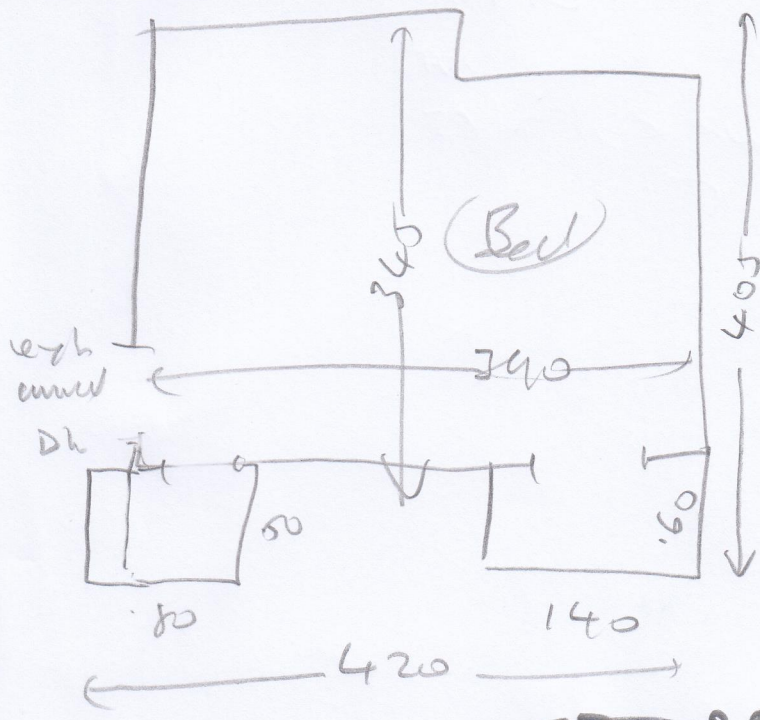

S 31352
MIDDLETONS

we'd U of U
 who HARD BOYS only
 reach new u
 u s body
 ext and the
 MR (u)

CPT ISSUED
 4-30-2000

REPORT
 only

- ✓ VLD OLD HIB
- ✓ FIT NEW HIBBOARD
- ✓ FIT CPT

PLEASE
 CONTACT
 VEHICLE
 PERMIT