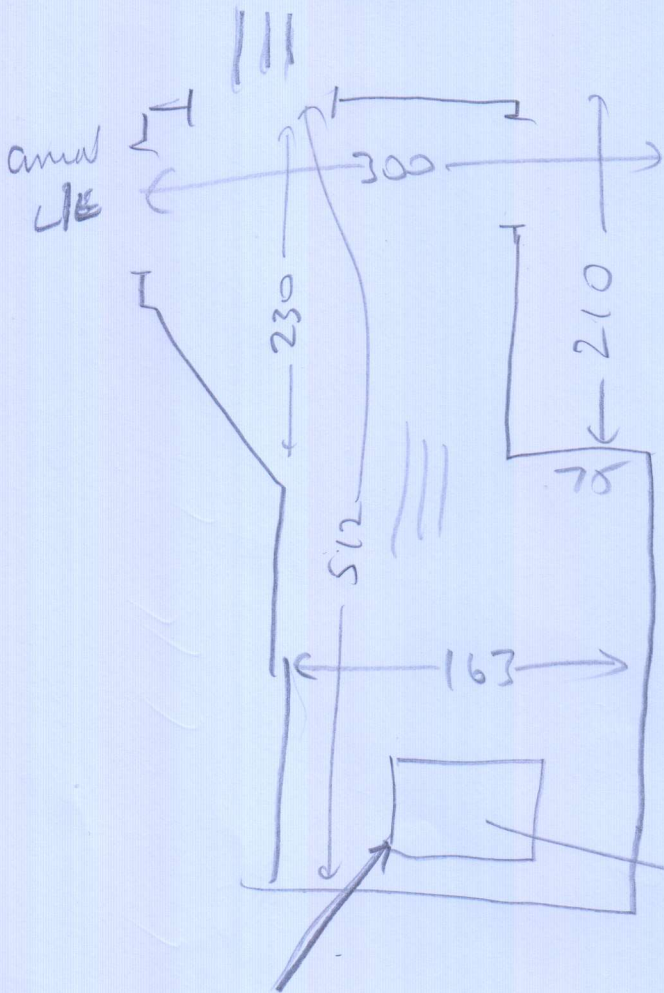

S31358

BURR

Jenny
07734 391 504

14... 36... Road Rd
W4 104

07734 391 504
http://www...

Art Select
0000 0000

BUTT UP TO
EXIST ART SELECT IN KIT

W4
W4 CPT
nech ply
" P1000
" P1000

CORR 0.60 x 0.90

CUSTOMER KNOWS
THAT SHE NEEDS TO
FIT W4 UNDERIN
ORDER TO RAISE IT UP

FIT AMUD MAT WELL EDGE
AT 4 SIDES OF MAT WELL

1001