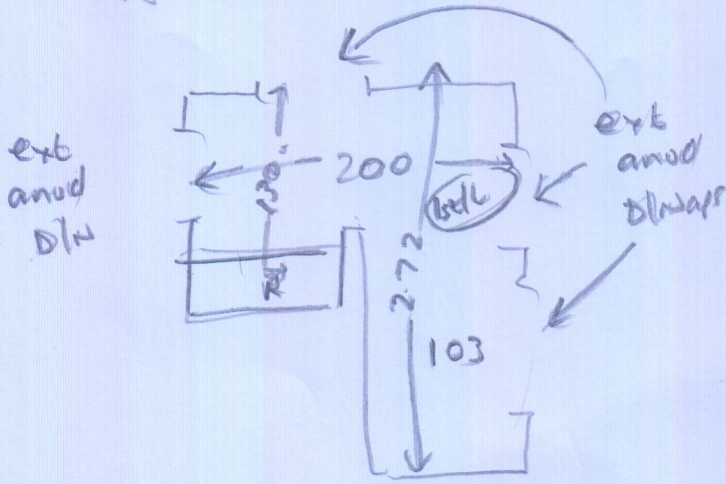

Layout

S31376

Vaughan

TOP STAIRS

- HL 1.30 x 1.02 (2x exit and also needs 1 x "DLN" at cup door)
- (3) 0.50 x 0.84
- W1 0.67 x 1.00
- W2 0.69 x 1.30
- W3 0.70 x 1.30
- W4 0.66 x 0.90
- W5 0.67 x 1.02
- W6 0.71 x 1.32
- W7 0.56 x 1.30
- W8 0.70 x 0.89

hand
also
ext slc

hand
also
ext slc
ext of Ben

Bottom Stairs

- (7) 0.50 x 0.83
- W9 0.69 x 1.01
- W10 0.76 x 1.30
- W11 0.85 x 1.00
- 1/2 glass 1.20 x 1.20

2 of 2