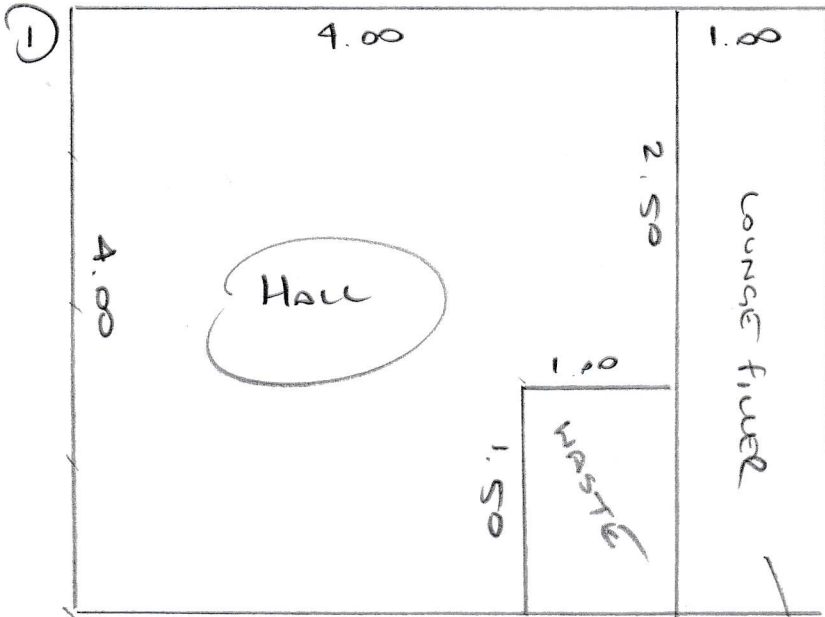

BUTTERFIELD

Plan ① 4.00 x 5m

Plan ② 6.60 x 5m

10.60 x 5m

Hall

- wood floor
- old CRT
- ex slk
- no m/f

BUTTERFIELD.

KITCHEN

- wood floor
- old vinyl + hardboard
- move fridge

WC + UTILITY

- wood floor
- old vinyl + hardboard
- needs ply
- move w/machine

LOUNGE

- wood floor
- old CRT
- ex slk
- m/f 3 UNITS