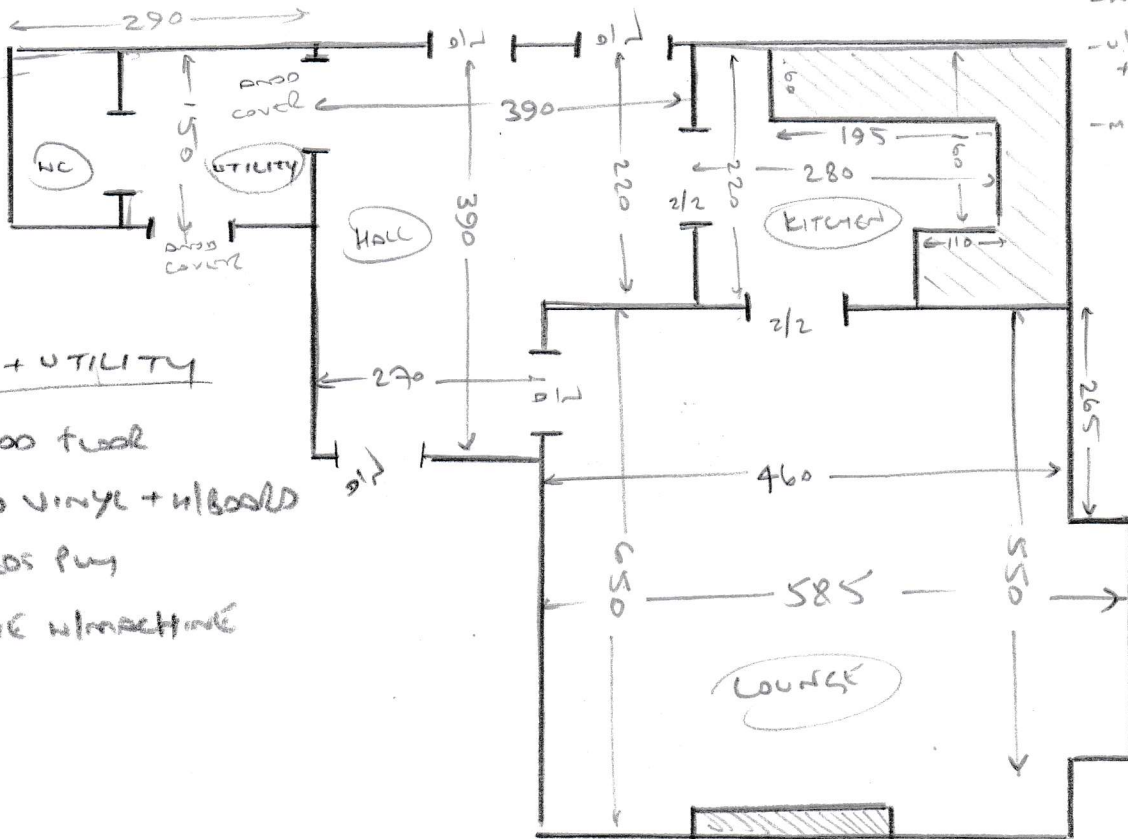

BUTTERFIELD

Plan ① 4.00 x 5m

Plan ② 6.60 x 5m

10.60 x 5m

Hall

- wood floor
- old CRT
- ex slk
- no m/f

BUTTERFIELD.

KITCHEN

- wood floor
- old vinyl + hardboard
- move fridge

WC + UTILITY

- wood floor
- old vinyl + hardboard
- needs ply
- move w/machine

LOUNGE

- wood floor
- old CRT
- ex slk
- m/f 3 UNITS