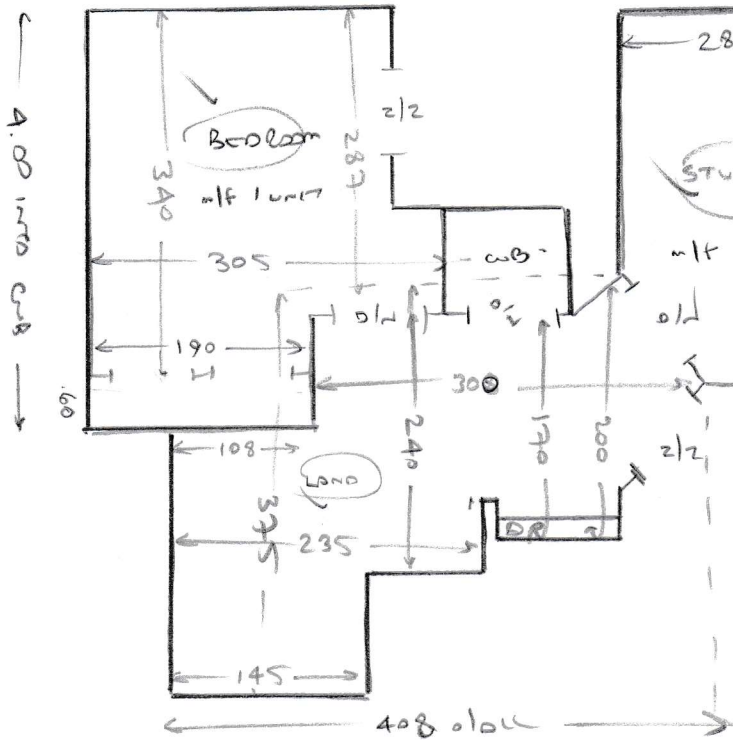

S31390
BAUGH

TOP STAIRS

T/L	144	88	(OAK THIN)
VTL CUB	144	120	(?)
2 e	46	85	
✓ W1	63	92	
✓ W2	63	118	
✓ W3	65	77	
✓ W4	65	87	
✓ W5	80	116	
✓ W6	64	85	
✓ 2 e	45	85	

ALL DEGS

- WOOD FLOORS
- ULD CRT (NOT LOTT STAIRS)
- EX S/C (NEW NEEDED LOTT STAIRS)
- m/f (SEE ROOMS)

MAIN STAIRS

✓ 4 e	45	88
✓ W7	60	100
✓ W8	65	130
✓ W9	80	125
✓ W10	60	90
✓ 3 e	45	90
✓ 0/2	42	106