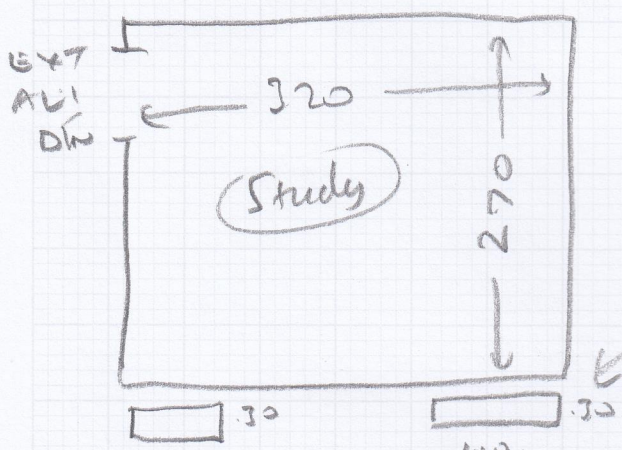

S31396

Job MRS K EVANS
 Name 26 Culpin Ave
 Address E Sheen
 SW14 8 QY

Tel: _____
 Sheet: _____ of: _____

2.80 x 4m

EXISTING SLEDGES
 " DINAP

Layout

Put cpt only into
 2 r cupboards

1001